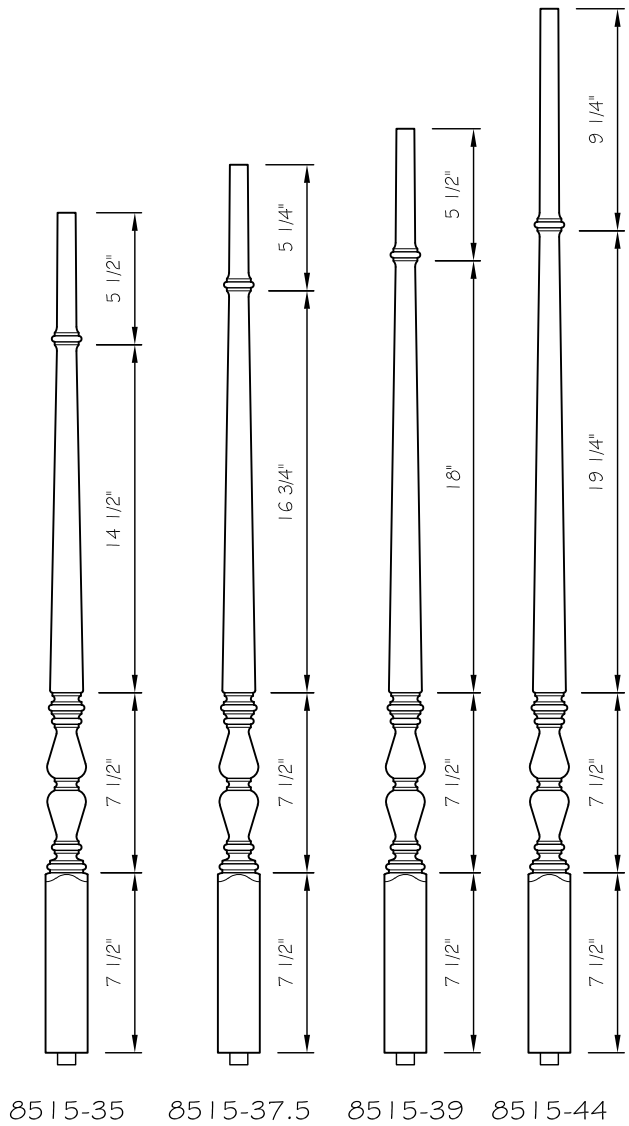

## JEFFERSON SERIES

3/4" PIN TOP  
 1-3/4" SQUARE BASE