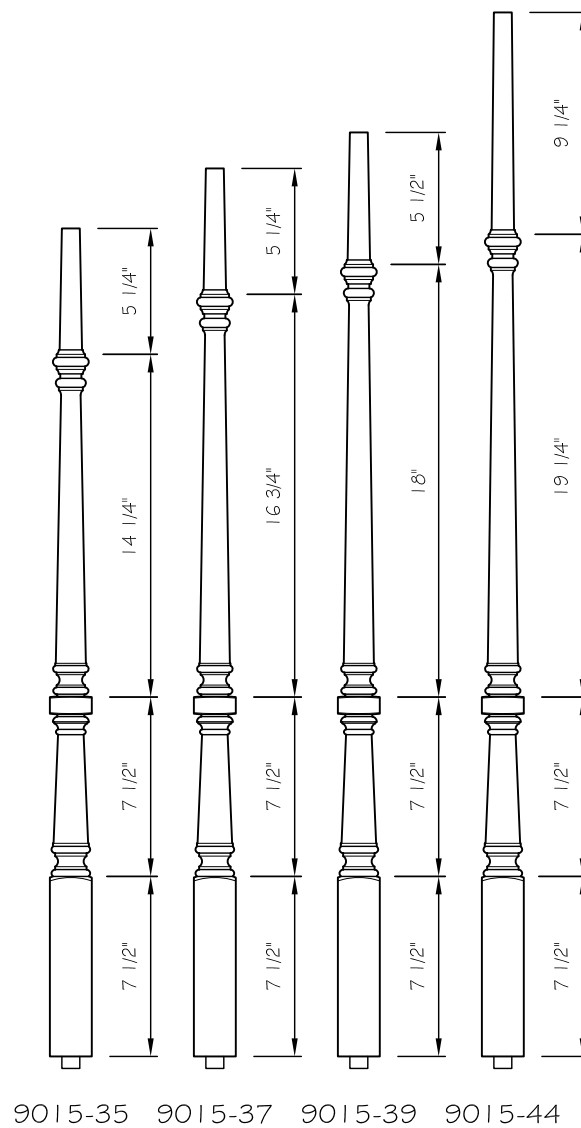

WILLIAMSBURG SERIES

AVAILABLE IN FLUTE &
 ROPE DESIGNS
 CUSTOM ORDER

3/4" Pin Top
 1-3/4" Square Base