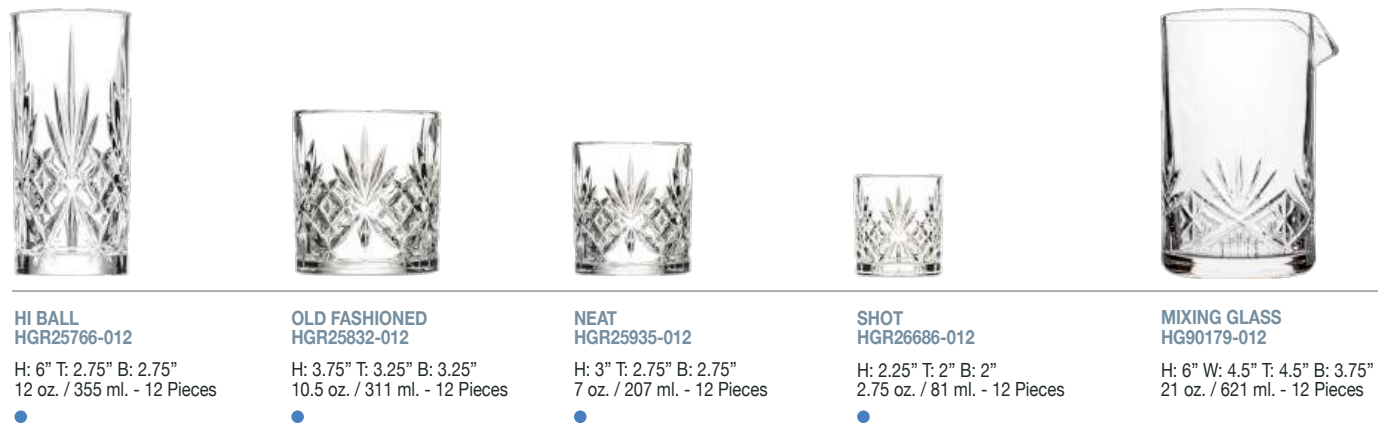

COCKTAIL
HG25831-012
H: 7.5" W: 3" T: 2.75" B: 2.75"
6.5 oz. / 192 ml. - 12 Pieces

COUPE
HG25830-012
H: 6.5" W: 3.5" T: 3.5" B: 3"
8 oz. / 237 ml. - 12 Pieces

NICK & NORA
HGME0601-012
H: 6" W: 3" T: 3" B: 2.5"
6 oz. / 177 ml. - 12 Pieces

HI BALL
HGR25766-012
H: 6" T: 2.75" B: 2.75"
12 oz. / 355 ml. - 12 Pieces

OLD FASHIONED
HGR25832-012
H: 3.75" T: 3.25" B: 3.25"
10.5 oz. / 311 ml. - 12 Pieces

NEAT
HGR25935-012
H: 3" T: 2.75" B: 2.75"
7 oz. / 207 ml. - 12 Pieces

SHOT
HGR26686-012
H: 2.25" T: 2" B: 2"
2.75 oz. / 81 ml. - 12 Pieces

MIXING GLASS
HG90179-012
H: 6" W: 4.5" T: 4.5" B: 3.75"
21 oz. / 621 ml. - 12 Pieces