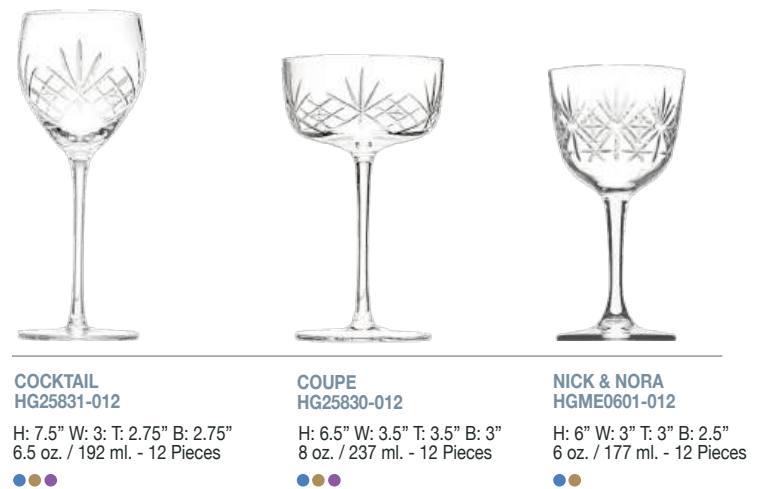

MEDLEY

Medley's finely cut patterns enhance and contrast with the crystal's exquisite clarity. Whether paired with minimal or extravagant serves, each shape orchestrates the perfect medley of touch, feel, and taste.

ALTRUIST

Experience the Altruist Collection, where elegance meets craftsmanship in every sparkling detail—an exquisite blend of sophistication and meticulous handcrafted artistry.