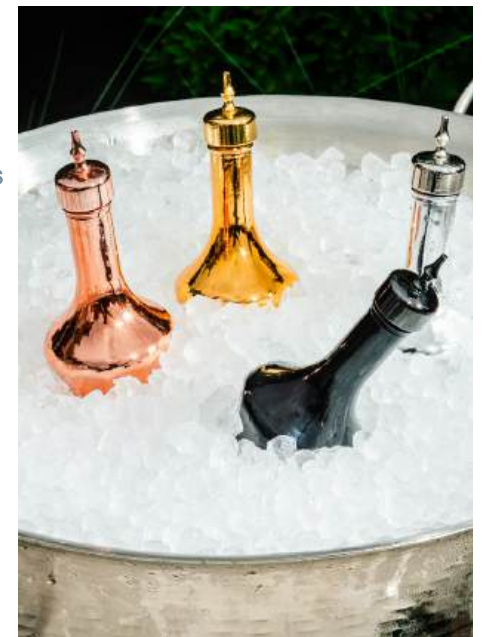

THREADED HEAVY SHAM BITTERS BOTTLE W/BLACK TOP
HGL96882B-006
H: 5.75" W: 2.75" T: .25" B: 2"
3 oz. / 89 ml. - 6 Pieces