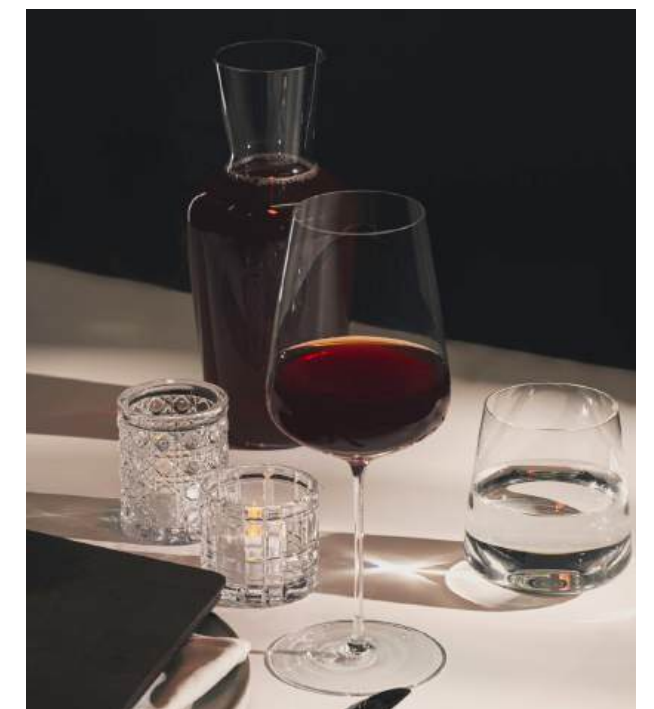

VOTIVES

JAZZ VOTIVE
HG91045-012
H: 3" T: 2.5" B: 2.5"
12 Pieces

DECOR VOTIVE
HG91046-012
H: 2" T: 2.5" B: 2.5"
12 Pieces

DURAFINA

Durafina, the steadfast line that is crafted to endure the test of time, offering durability and resilience without compromising on timeless style. Experience the beauty of reliability in every sip, making each moment a testament to enduring sophistication.