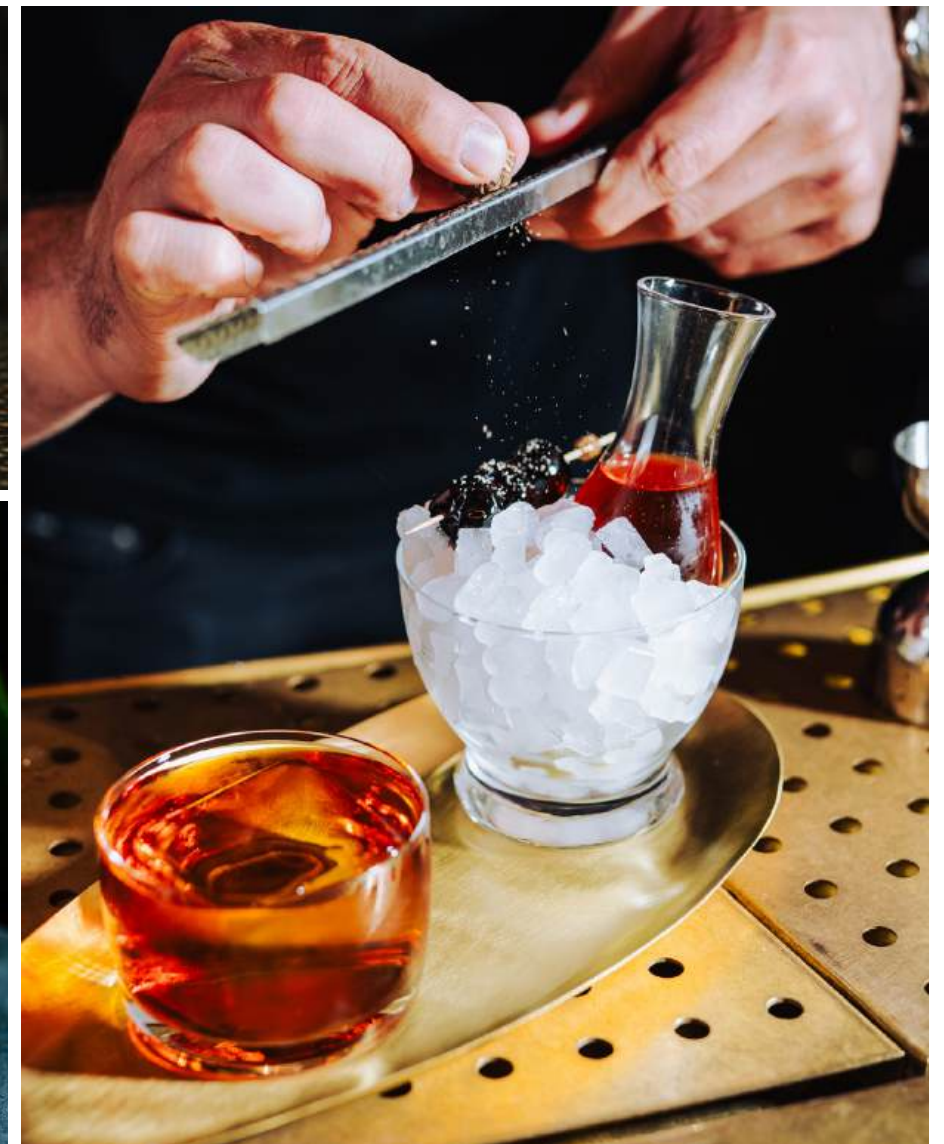

SOIRÉE

Create the perfect bar program with both handmade and crystal pieces, each with its own unique twist on bar staples. Whether its elongated stems for a dramatic presentation or eye-catching bowls for presentations unlike anything else, Soirée sets the stage, and your craft cocktails and creations steal the show.