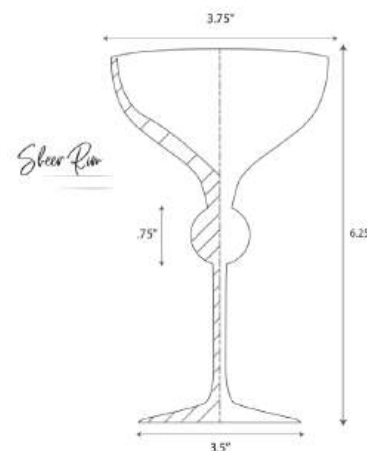

From Concept to Creation

Tailor Made puts the power of custom design in your hands, allowing you to create glassware, drinkware, or tableware that fully captures the essence of your brand. With options for custom branding, fine etching, and completely original designs, each piece begins with your vision and evolves into something exceptional—crafted precisely to elevate your presentation.

Our design process covers every detail with meticulous attention, ensuring that textures, cuts, and finishes are seamlessly integrated to create a refined, cohesive look. We collaborate closely with you to shape each item into a reflection of your unique aesthetic, creating products that are more than functional—they're a work of art.

When your custom products come to life, they do more than serve a purpose; they make a lasting impact. Tailor Made pieces are crafted to create unforgettable guest experiences, transforming moments into memories and showcasing the quality, style, and intention that set your brand apart.