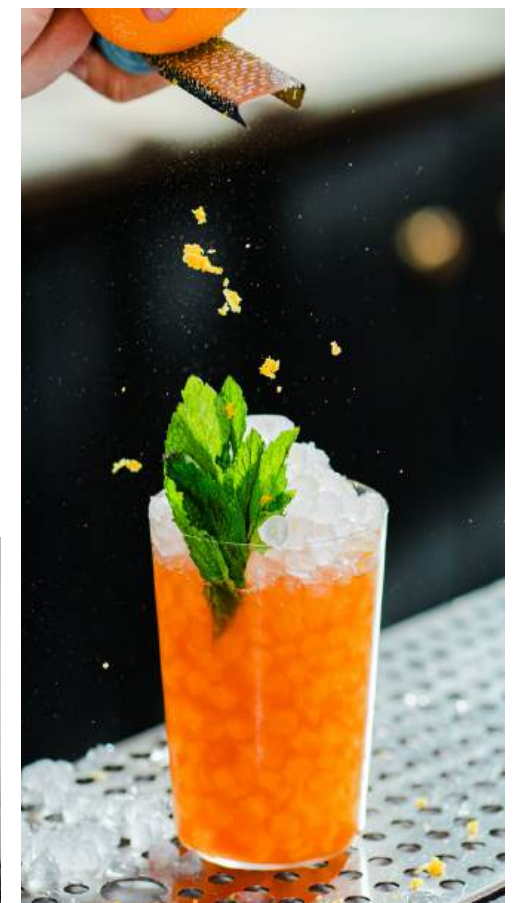

ROCKS ULTRA

Rocks Ultra is defined by its intricate detailing and refined European craftsmanship. The tumbler and hi-ball shimmer with texture and clarity, bringing a sense of depth and sophistication to every pour.

BAUHAUS

PALOMA ^{New}

Elevate every sip with the Paloma Tumbler and Hi-Ball — sheer, delicate European glassware that lets your cocktail take center stage. The minimalist silhouette enhances presentation without distraction, celebrating refined simplicity in every pour.

MUSE