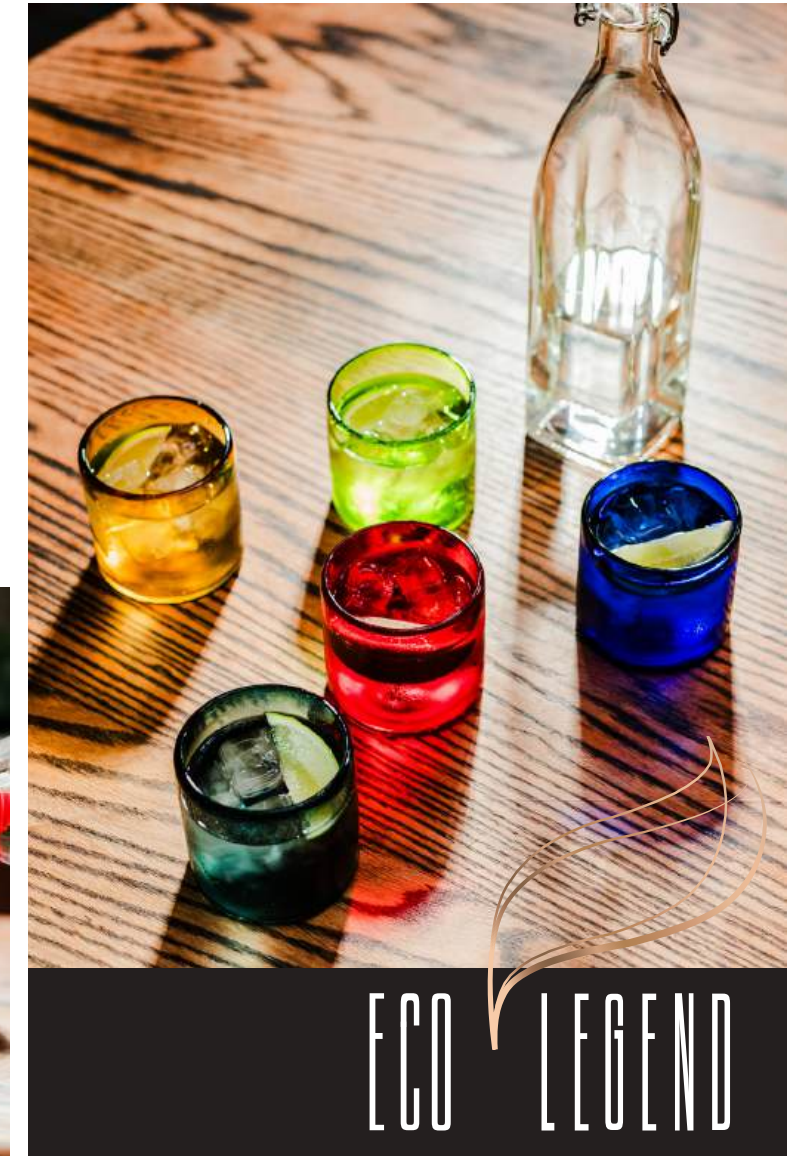

ECO RADIANCE

Introducing Eco Radiance – a vibrant blend of sustainability and artistry. Each piece in this unique collection is handcrafted from recycled glass, reflecting our commitment to eco-friendly elegance. Available in five stunning colors, these glasses bring a burst of vibrancy to any setting. Experience the beauty of craftsmanship and the joy of sustainability. Perfect for any occasion, this collection combines impeccable design with a responsible choice, making every moment both stylish and eco-conscious.