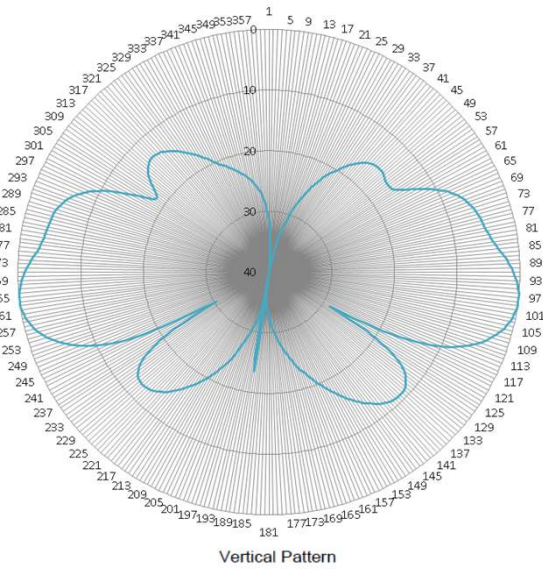

COMMANDER Omni Fiberglass Antenna, 136-174, 7.1dBi, N Female

Please visit us on the internet at <http://www.commandertech.com>

Other Documentation

All information contained in this datasheet is subject to confirmation at time of ordering