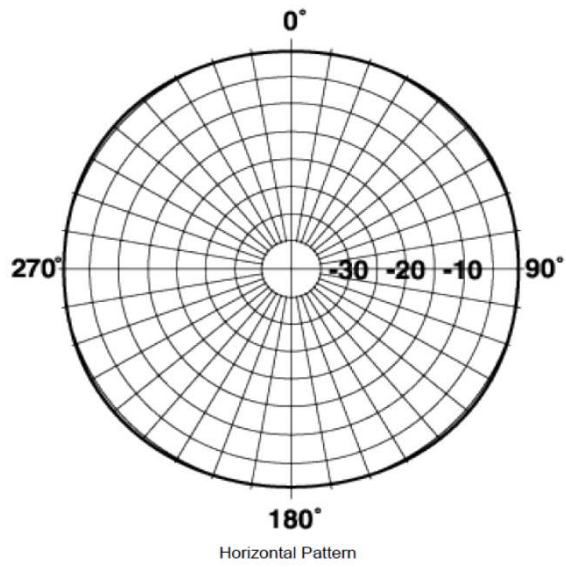

COMMANDER Omni Fiberglass Antenna, 136-174, 7.1dBi, N Female

Please visit us on the internet at <http://www.commandertech.com>

Other Documentation

All information contained in this datasheet is subject to confirmation at time of ordering