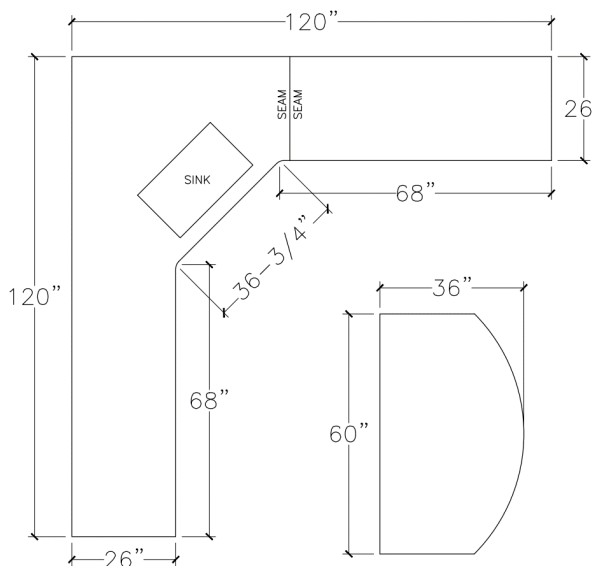

10'x10' L-SHAPE WITH RADIUSED ISLAND

Granite	$4,824.00	$6,750.00	$9,351.00
Silestone	$5,179.00	$7,105.00	$9,268.00
Corian	$5,179.00	$7,105.00	$9,889.00
Dekton	$6,249.00	$8,809.00	$11,584.00

*For estimating purposes only