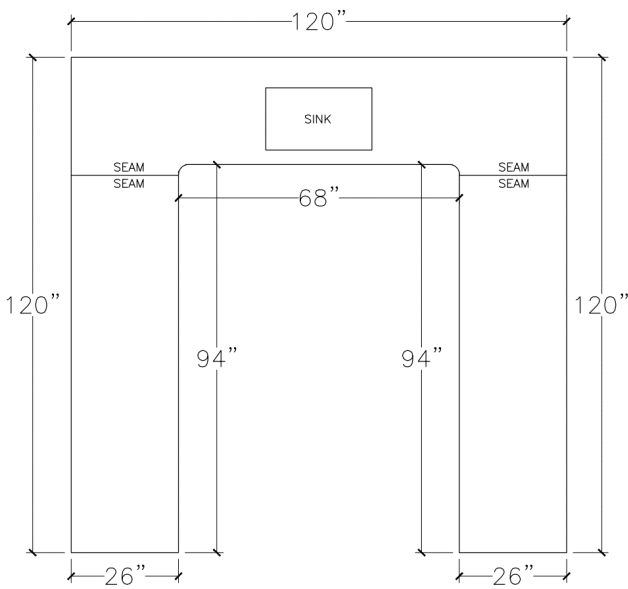

10'x10' L-SHAPE

Granite	$2,481.00	$3,610.00	$5,194.00
Silestone	$2,676.00	$3,805.00	$5,194.00
Corian	$2,676.00	$3,805.00	$5,711.00
Dekton	$3,456.00	$4,741.00	$6,666.00

10'x10' U-SHAPE

Granite	$3,399.00	$4,914.00	$7,230.00
Silestone	$3,679.00	$5,194.00	$7,147.00
Corian	$3,679.00	$5,194.00	$8,178.00
Dekton	$4,799.00	$6,538.00	$9,348.00