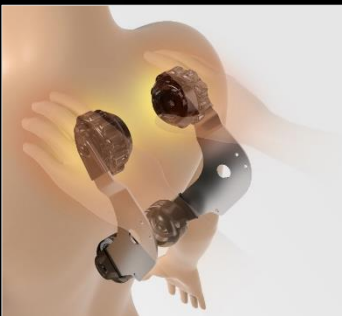

### PERFORMANCE

COMMERCIAL MASSAGE CHAIR | OH-8000

The Massage Chair designed for Gym Commercial use by Fujiiryoki, a member of the Johnson Group, to meet the specific needs of fitness clubs.

- ✓ *Easy to Use*
- ✓ *Long Durability*
- ✓ *Good Maintainability*
- ✓ *MMS-Integrated Access Control*

#### Advanced Massage Technologies

4D Human-Hands like Massage Mechanism

Flexible SL-Track for Ultimate Stretching

Smart Access Module for Member Access and Tracking