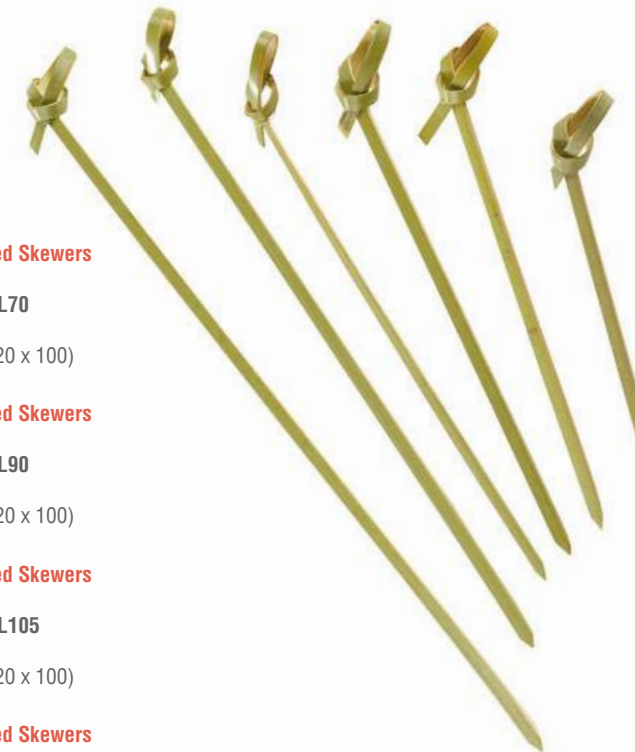

Black Looped Bamboo Skewer

Cocktail & Events / Knotted bamboo skewers

Bamboo Knotted Skewers

SKU: 209BBBCL70
L:2.8in
Qty: 2000pcs (20 x 100)

Bamboo Knotted Skewers

SKU: 209BBBCL90
L:3.5in
Qty: 2000pcs (20 x 100)

Bamboo Knotted Skewers

SKU: 209BBBCL105
L:4.1in
Qty: 2000pcs (20 x 100)

Bamboo Knotted Skewers

SKU: 209BBBCL120
L:4.7in
Qty: 2000pcs (20 x 100)

Bamboo Knotted Skewers

SKU: 209BBBCL150
L:5.9in
Qty: 2000pcs (20 x 100)

SKU: 209BBBCL180
L:7in
Qty: 2000pcs (20 x 100)