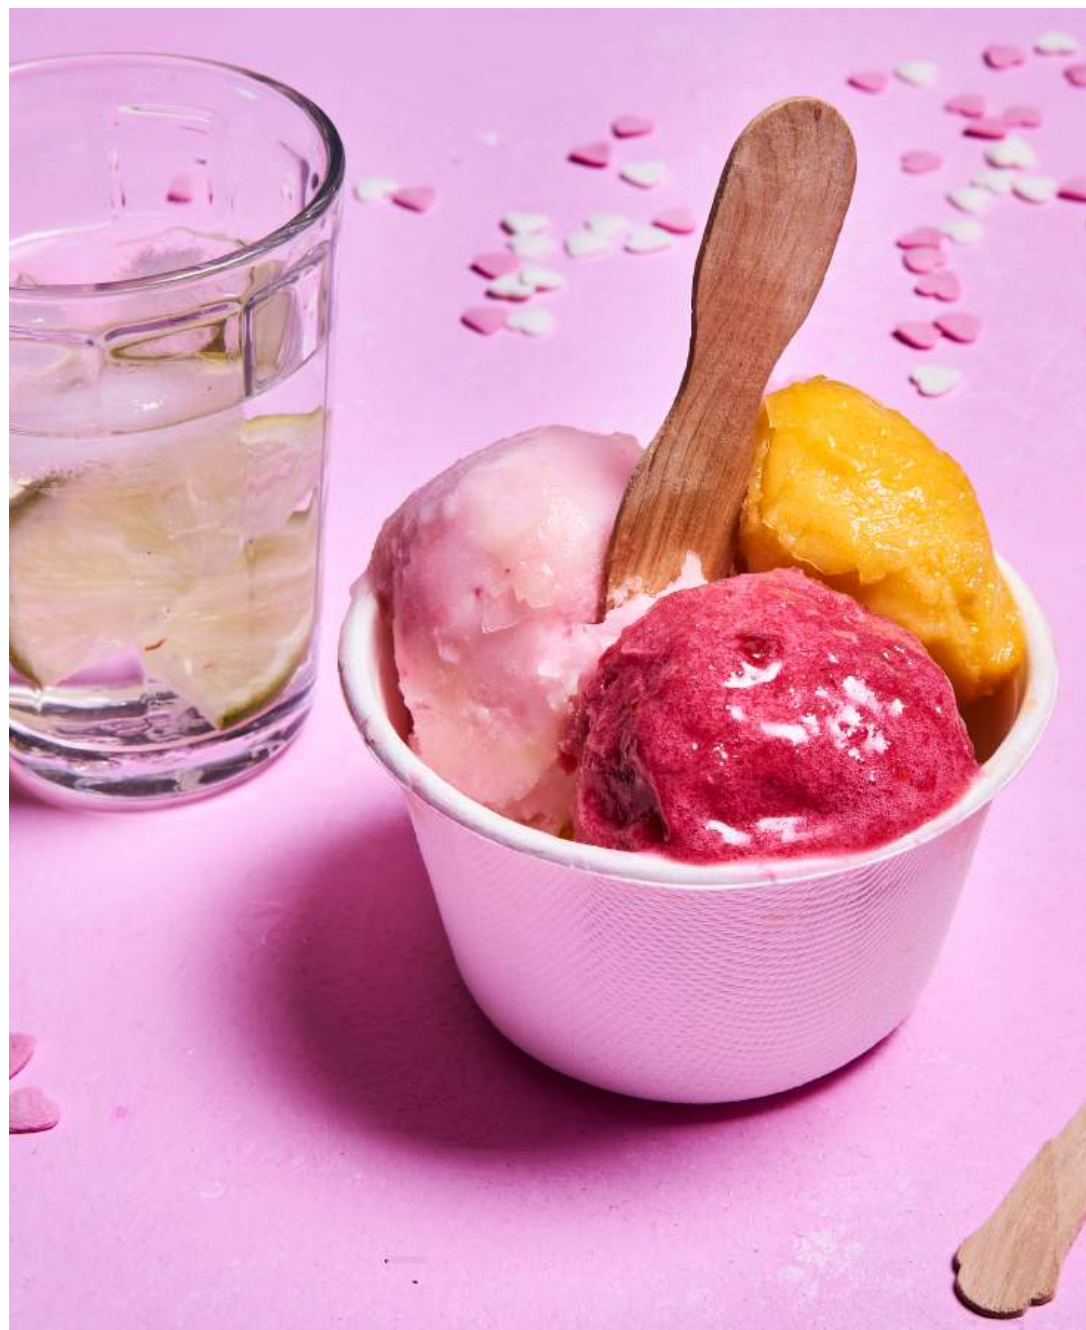

Grab & Go / Sugarcane cups

4.7 oz
White Mini Sugarcane Cup (No added PFAs)

SKU: 210GPU140F
Ø3in W:1.97in H:2.09in
Qty: 1000pcs (20 x 50)

8 oz
White Sugarcane Cup

SKU: 210GPU8
Ø3.1in W:3.15in H:3.54in
Qty: 1000pcs (20 x 50)

8.5 oz
White Sugarcane Takeout Bowl (No added PFAs)

SKU: 210GPU240F
Ø3.7in W:2.44in H:2.17in
Qty: 1000pcs (20 x 50)

PET Dome Lid with Hole

SKU: 210GKLSMOOD
Ø3.7in H:1.57in
Qty: 1000pcs (10 x 100)

Die Cut White Lid

SKU: 2100PC082W
Ø3.23in
Qty: 1000pcs (1 x 1000)

Die Cut White Lid

SKU: 2100PC096W
Ø3.78in
Qty: 1000pcs (1 x 1000)

SEALABLE

PFAS FREE

BIO BASED

SUITABLE FOR HOT FOODS

GREASE RESISTANT

RECYCLABLE

Designed to Last. Made to Impress.

Reusable tableware offers a practical way to combine durability, presentation, and long-term value across a wide range of foodservice environments. More than an alternative to single use, it brings a more elevated and intentional feel to service, helping operators create a better customer experience while relying on products designed for repeated use. Whether for dine-in concepts, hospitality settings, corporate dining, or premium events, this selection supports a more polished table.

Why it matters:

Reusable tableware helps create a more elevated dining experience, with pieces that feel more substantial, refined, and suited to service where presentation matters. Durable materials support repeated use, making them a practical option for operators looking for reliable solutions that perform over time.

It also offers a smart balance between function and long-term value, especially for businesses that want tableware designed to be used again and again.

Best suited for: dine-in restaurants, hotels, corporate dining, catering operations, event venues, office foodservice, and any business looking to combine durability and presentation.