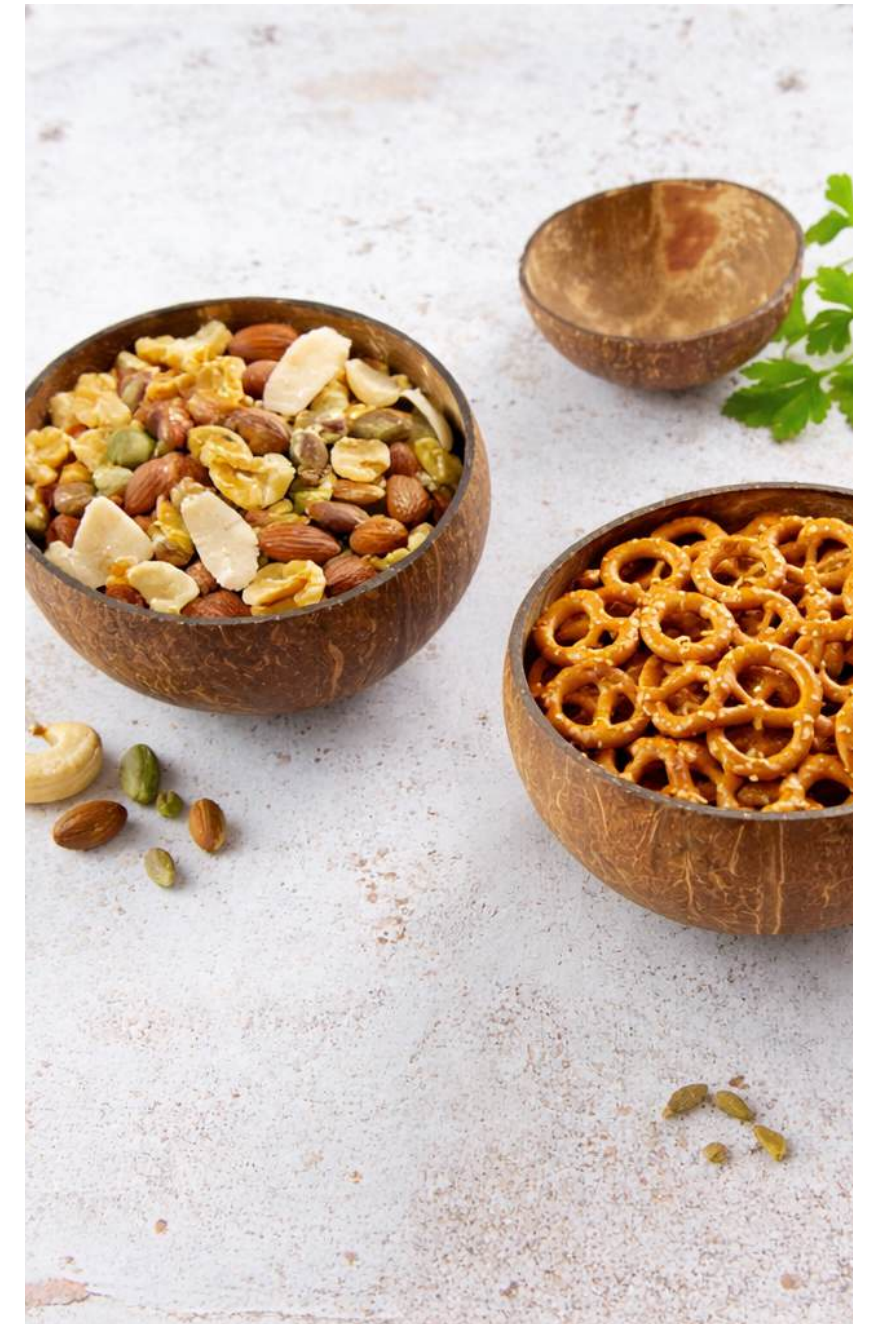

Cocktail & Events / Coconut bowls

Cocktail & Events / Cones

1.5 oz Bamboo Leaf Cone 2 Layers

SKU: 210BBC0B13
Ø1.9in H:5.1in 3.5in
Qty: 1000pcs (10 x 100)

5 oz Bamboo Leaf Cone 2 Layers

SKU: 210BBC0B17
Ø2.76in H:6.7in 4.9in
Qty: 1000pcs (10 x 100)