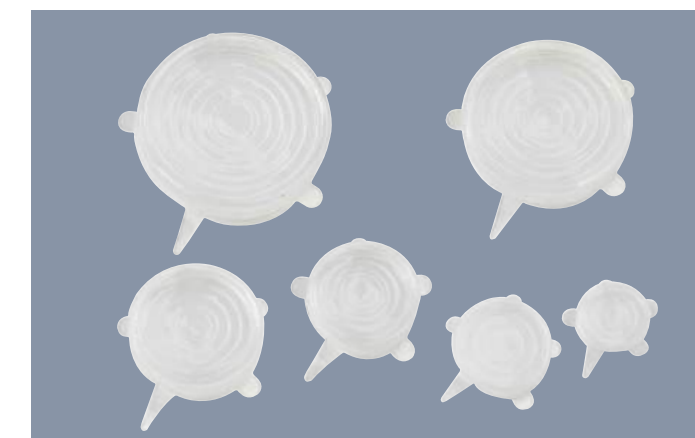

+ info

DISHWASHER
SAFE 125 CYCLES

Set 6 reusable silicone lids

SKU: 294SILSET6
Qty: 10pcs (1 x 10)

Reusable Tableware / Noxbox

- » Stainless steel, corrosion resistant
- » Exceptional durability
- » Easy to clean and maintain
- » High impact resistance