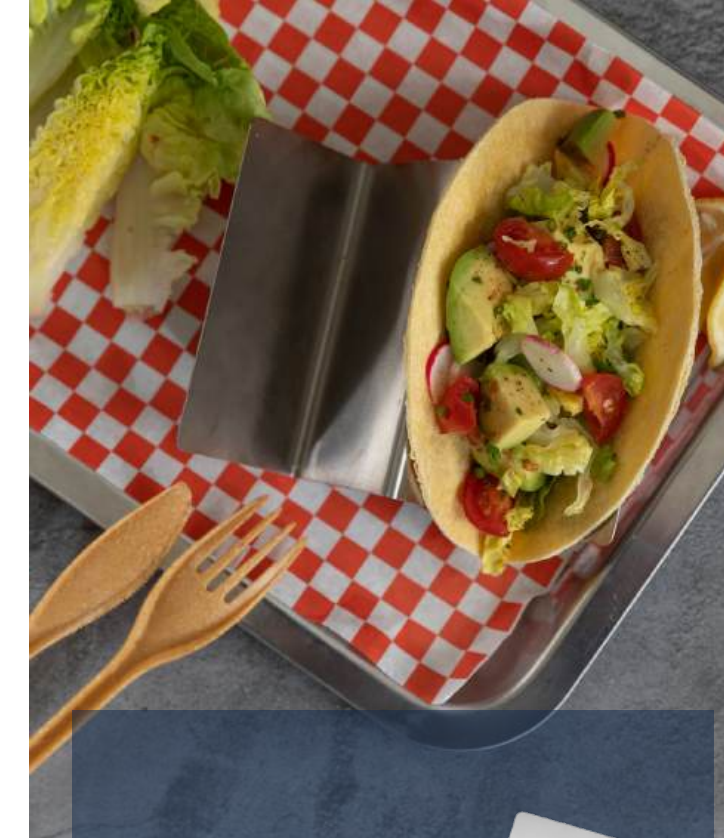

Reusable Stainless steel holder for 2 tacos

SKU: 294ITAC2
L:5.11in W:3.93in H:1.96in
Qty: 6pcs (1 x 6)

SKU: 294ITAC3
L:7.87in W:3.93in H:1.96in
Qty: 6pcs (1 x 6)

WWW.PACKWOOD.COM

REUSABLE TABLEWARE