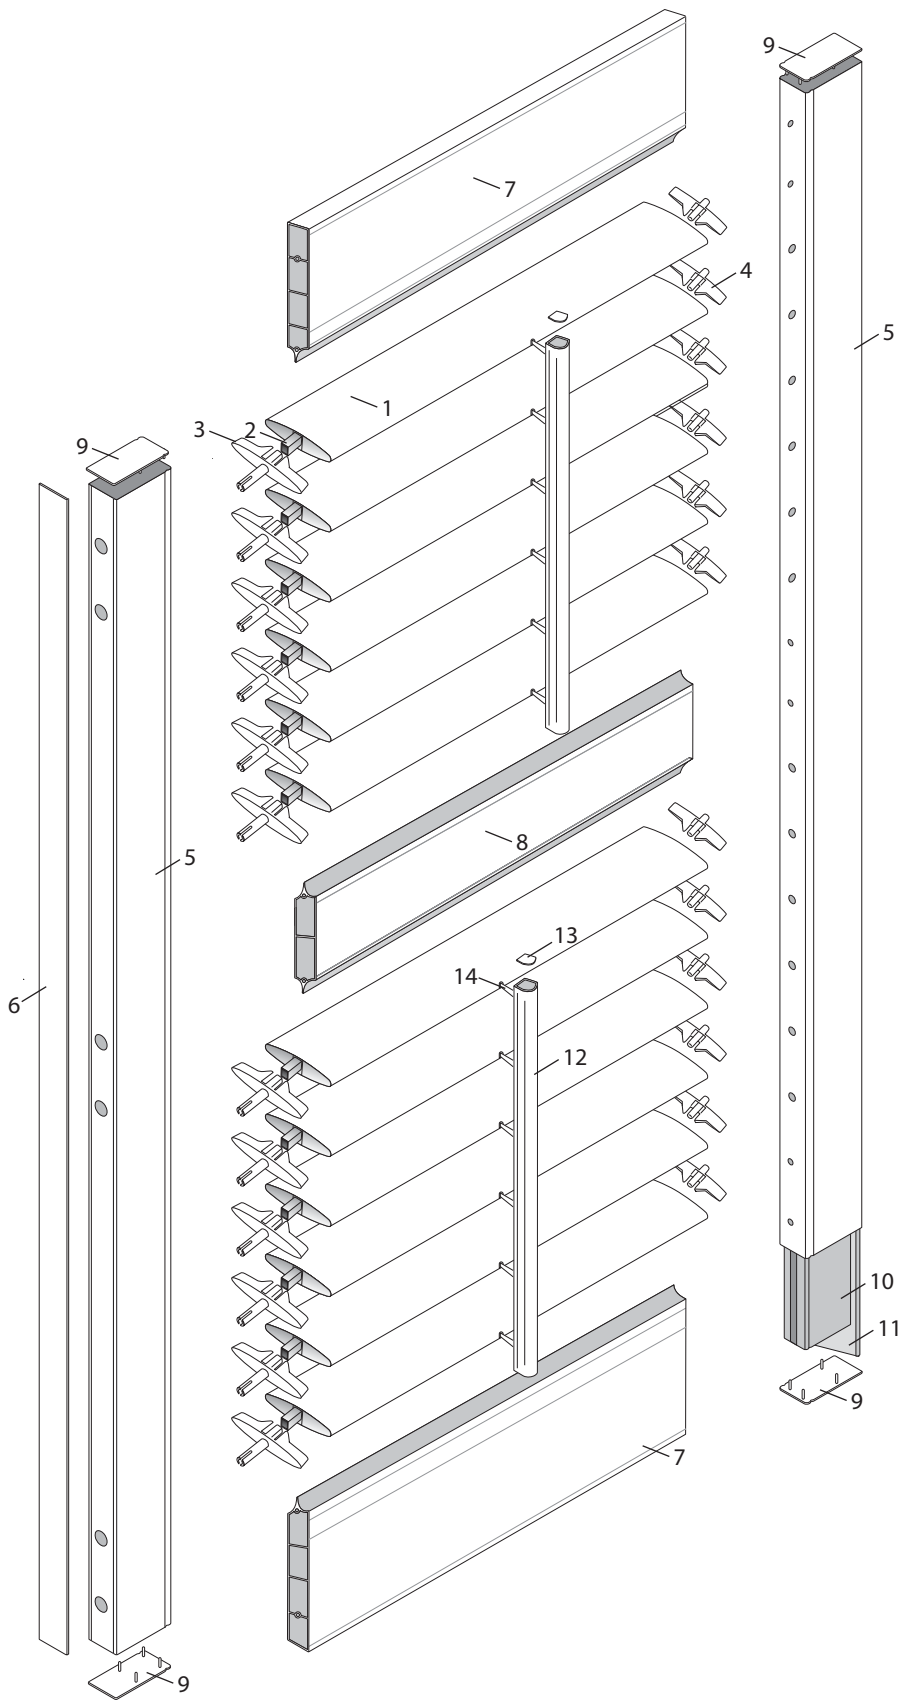

Palmetto™ Style Front Center Tilt Bar

Standard Parts

1. Louver
2. Stiffener
3. Concealed Louver Cap, Long
4. Concealed Louver Cap, Short
5. Stile
6. Stile Cover
7. Top/Bottom Rail
8. Divider Rail
9. Palmetto Stile Caps
10. Aluminum "U" Channel, Stile
11. Aluminum Flat Bar, Stile
12. Tilt Bar
13. Tilt Bar Caps
14. Front Center Tilt Bar Cufflink

Palmetto™ Style Front Center Tilt Bar

No.	PCN	Description
1.		Louver
	V2354-xxx	2 3/8" Louver
	V2305-xxx	3 3/8" Louver
2.		Stiffener
	70-00-0200	2 3/8" Stiffener
	70-00-0250	3 3/8" Stiffener
3.		Concealed Louver Cap, Long
	70-0238L-xxx	2 3/8" Concealed Louver Cap, Long
	70-0338L-xxx	3 3/8" Concealed Louver Cap, Long
4.		Concealed Louver Cap, Short
	70-0238S-xxx	2 3/8" Concealed Louver Cap, Short
	70-0338S-xxx	3 3/8" Concealed Louver Cap, Short
5.	IV1094-xxx	Stile
6.	IV1358-xxx	Stile Cover
7.	IV1095-xxx	4" Top/Bottom Rail
8.	IV1194-xxx	Divider Rail
9.	STC310-xxx	Palmetto Stile Caps
10.	AS33752	Aluminum "U" Channel, Stile
11.	AS33345	Aluminum Flat Bar, Stile
12.	IV1398-xxx	Tilt Bar
13.	RCAP2-xxx	Tilt Bar Caps
14.	BCUFFI-xxx	Front Center Tilt Bar Cufflink