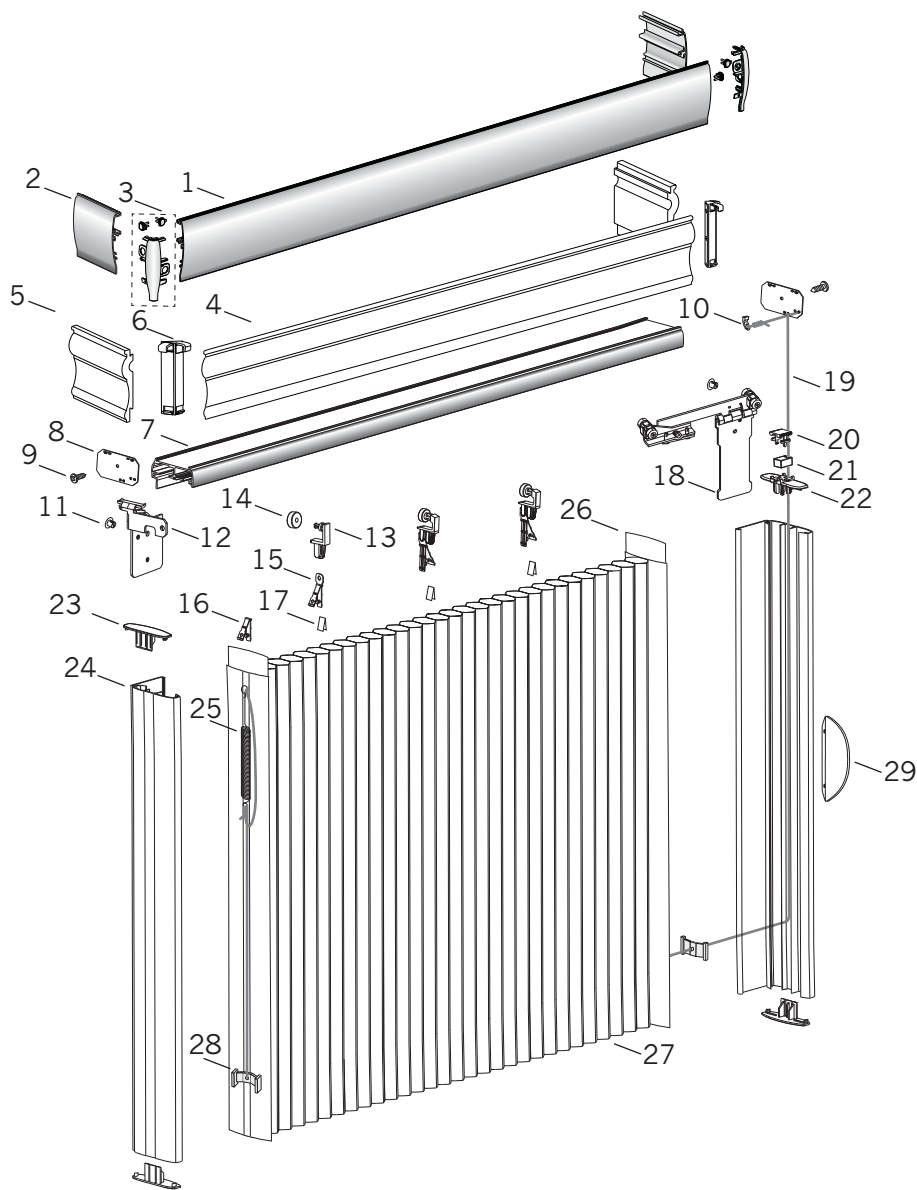

Vertiglide™ Side Stack Under 60"

Standard Parts

- | | | |
|----------------------------------|------------------------------|------------------------|
| 1. Aluminum Valance | 11. Rail Hanger Snap Pin | 21. Magnet |
| 2. Aluminum Valance Return | 12. Stationary Rail Bracket | 22. Cord Guide End Cap |
| 3. Valance Corner End Cap & Lock | 13. Rail Carrier | 23. White End Cap |
| 4. Faux Wood Valance | 14. Fabric Carrier Bearing | 24. Vertical Rail |
| 5. Faux Wood Return | 15. Fabric Carrier | 25. Vertiglide Spring |
| 6. Faux Wood Corner Clips | 16. Fabric Carrier (Trimmed) | 26. Filler Strip |
| 7. Top Rail | 17. Fabric Reinforcer | 27. Fabric |
| 8. End Plate | 18. Moving Bracket Assembly | 28. Cord Guide |
| 9. Vertiglide™ Screw | 19. Cord | 29. Handle With Screws |
| 10. Vertiglide Cord Tensioner | 20. Magnet Cap | |