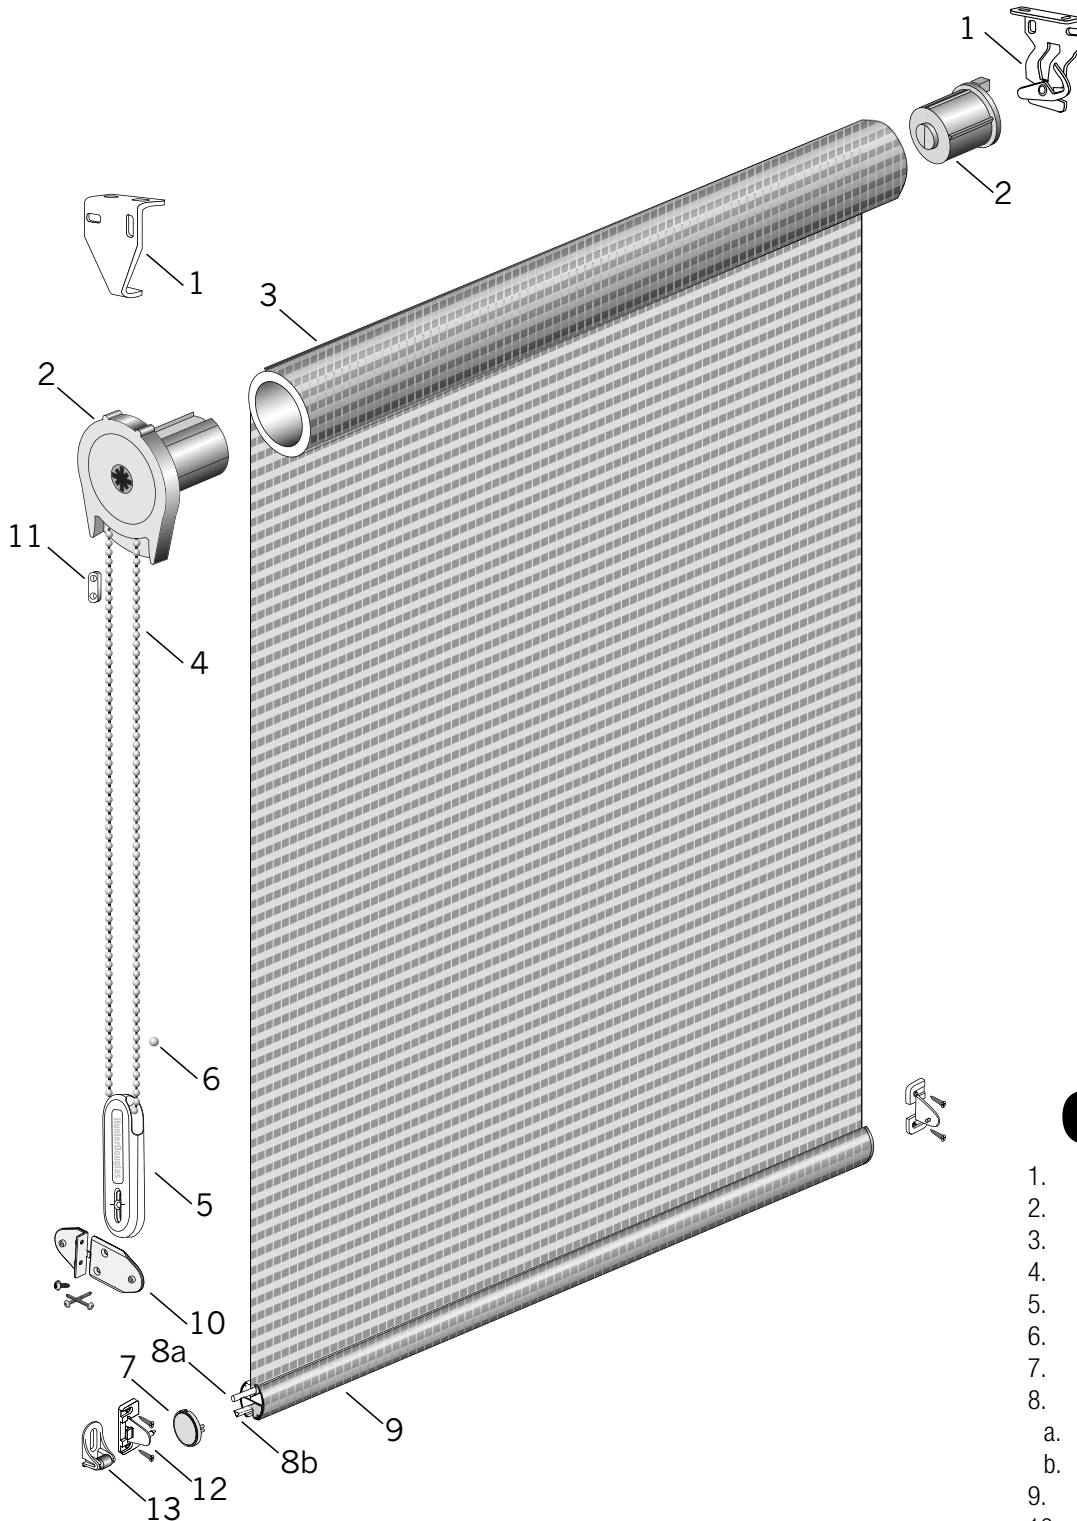

Roller Shade Standard Clutch

Standard Parts

1. Universal Mounting Bracket
2. Clutch and End Plug
3. Tube with Tape
4. Bead Chain
5. Universal Cord Tensioner
6. Bead Chain Stop
7. Round Bottom Bar End Cap
8. Profiles
 - a. Round Profile
 - b. Triangle Profile
9. Round Bottom Bar
10. UCT Mounting Kit
11. Bead Chain Connector