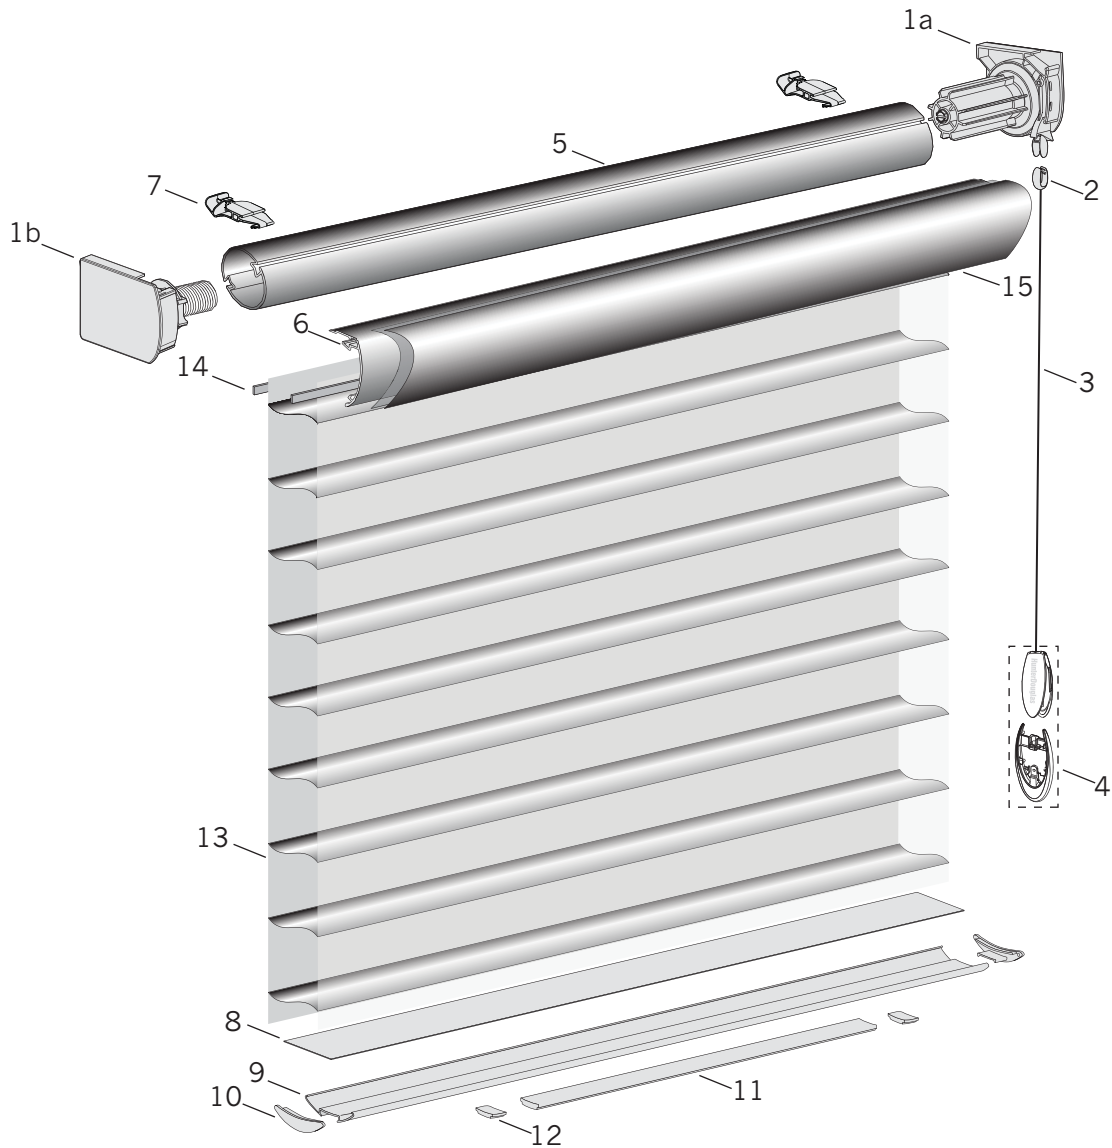

Standard And Oversized

NOTE:All Nantucket window shadings now offer the oversized headrail exclusively.

Standard Parts

- | | | |
|-----------------------------------|----------------------------|--------------------------|
| 1a. Clutch with End Cap | 4b. Tassel Base | 10. Bottom Rail End Caps |
| 1b. Limit Assemblies with End Cap | 5. Universal Rotator Rail | 11. Balance Weight |
| 2. Lower Cord Connector | 6. Fabric Covered Headrail | 12. Weight Clips |
| 3. Drop Cord | 7. Top Limit | 13. Fabric |
| 4a. Tassel Cover | 8. Bottom Slat | 14. Polystrip |
| | 9. Bottom Rail | |

Standard And Oversized

No.	PCN	Description
1.		Clutch Assembly
	4154792xxx	RH (Standard)(Silhouette® Only)
	4154793xxx	LH (Standard)(Silhouette Only)
	4174775xxx	RH (Oversized) (The Matisse Collection™ & Sunscreen Privacy Shadings Only)
	4174776xxx	LH (Oversized) (The Matisse Collection & Sunscreen Privacy Shadings Only)
	4154738000	Cord Connector, Upper (comes attached to the above four clutch assemblies)
1a.	N/A	Clutch with End Cap
1b.	N/A	Limit Assemblies with End Cap
2.	4154739000	Lower Cord Connector
3.	2930320xxx	Drop Cord 2.2 mm, D-20
4.		Tassel
4a	2931556xxx	Designer Tassel Cover
4b.	2931555000	Designer Tassel Base
5.		Rotator Rail
	4150260xxx	Standard Universal Rotator Rail (Silhouette® Only) (785 – For all fabrics except A20 & A27)
	4150054xxx	Thin-Walled Rotator Rail (Nantucket™ Only)
6.		Headrail, Fabric Covered, Standard on Silhouette, Optional on Nantucket (Choose Fabric Color)
	4158256xxx	Standard (Silhouette Only)
	4170314xxx	Oversized (The Matisse Collection & Sunscreen Privacy Shadings Only)
7.	4150057885	Top Limit
8.	N/A	Bottom Slat
9.	4150128xxx	Bottom Rail
10.	4150084xxx	Bottom Rail End Caps
11.	4150082xxx	Balance Weight
12.	4150083xxx	Weight Clips
13.	N/A	Fabric
14.	4150288785	Polystrip With Tape
15.	N/A	FCH Fabric

xxx = 3-digit color code