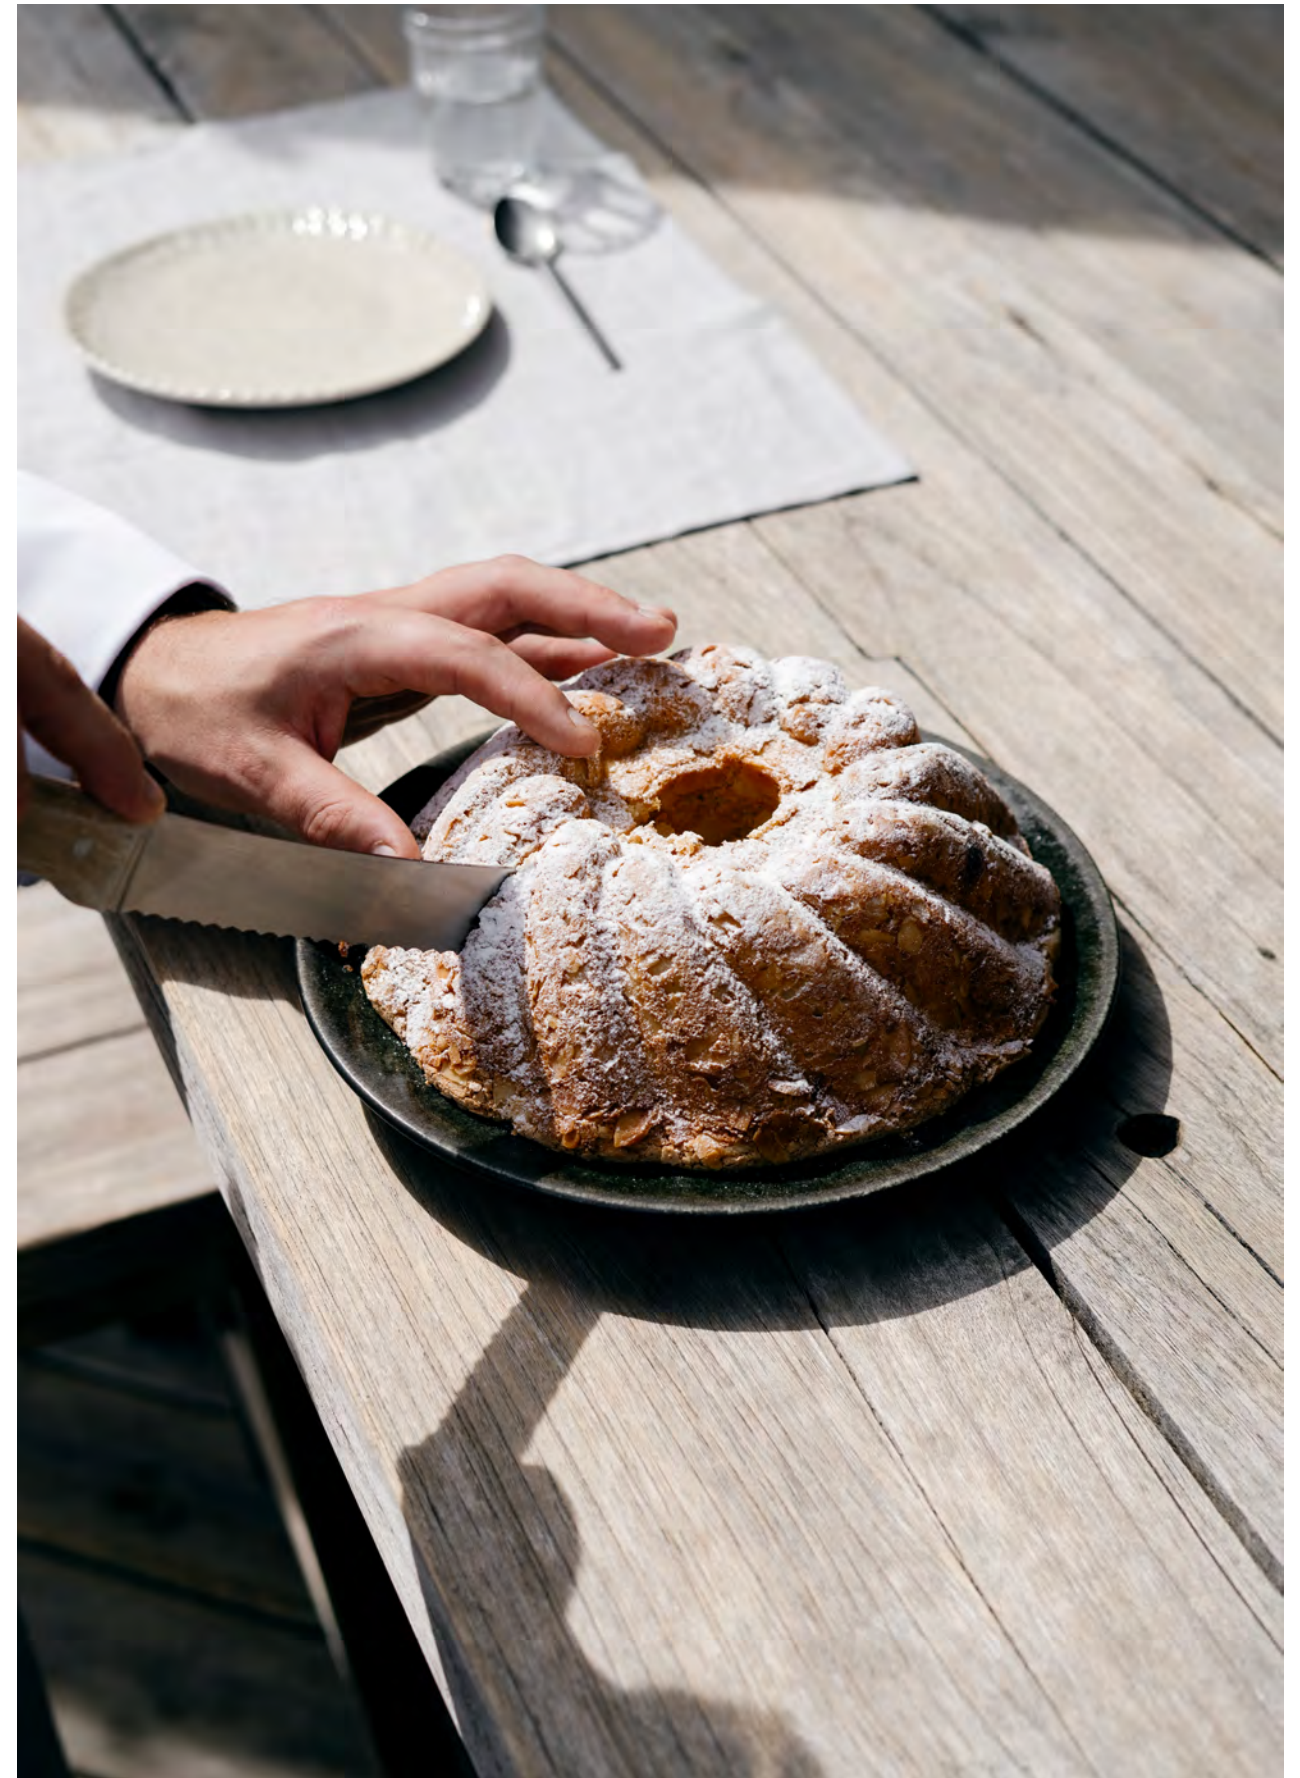

BOL / BOWL
ÉCORCE
JA963638
M: Ø 12 CM / H 7,5 CM / 40 CL

ASSIETTE / PLATE
SAMOA
JA993921
L: Ø 26 CM / H 3,5 CM