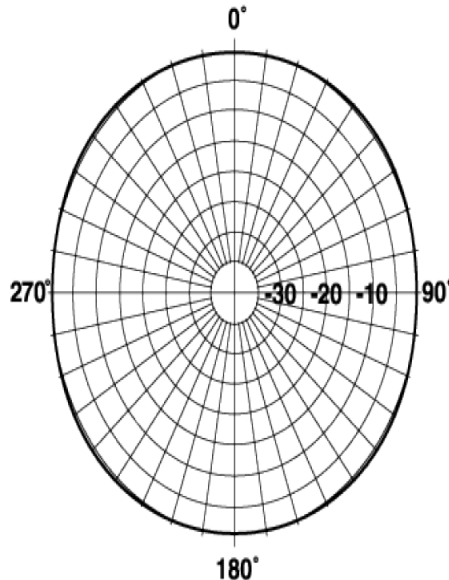

Horizontal Pattern

All information contained in this datasheet is subject to confirmation at time of ordering