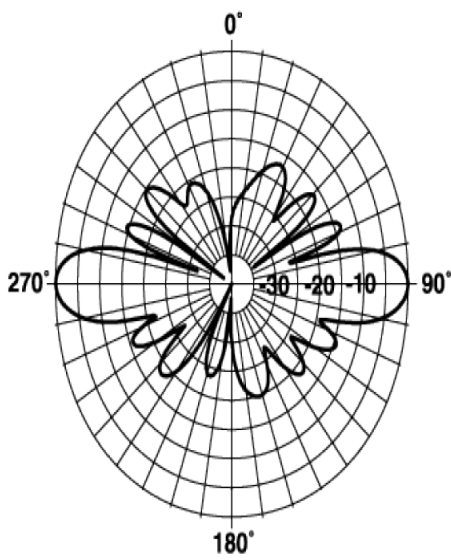

COMMANDER Omni Fiberglass Antenna, 165 - 174, 7.4dBi, N Female

Please visit us on the internet at <http://www.commandertech.com>

Other Documentation

Vertical Pattern