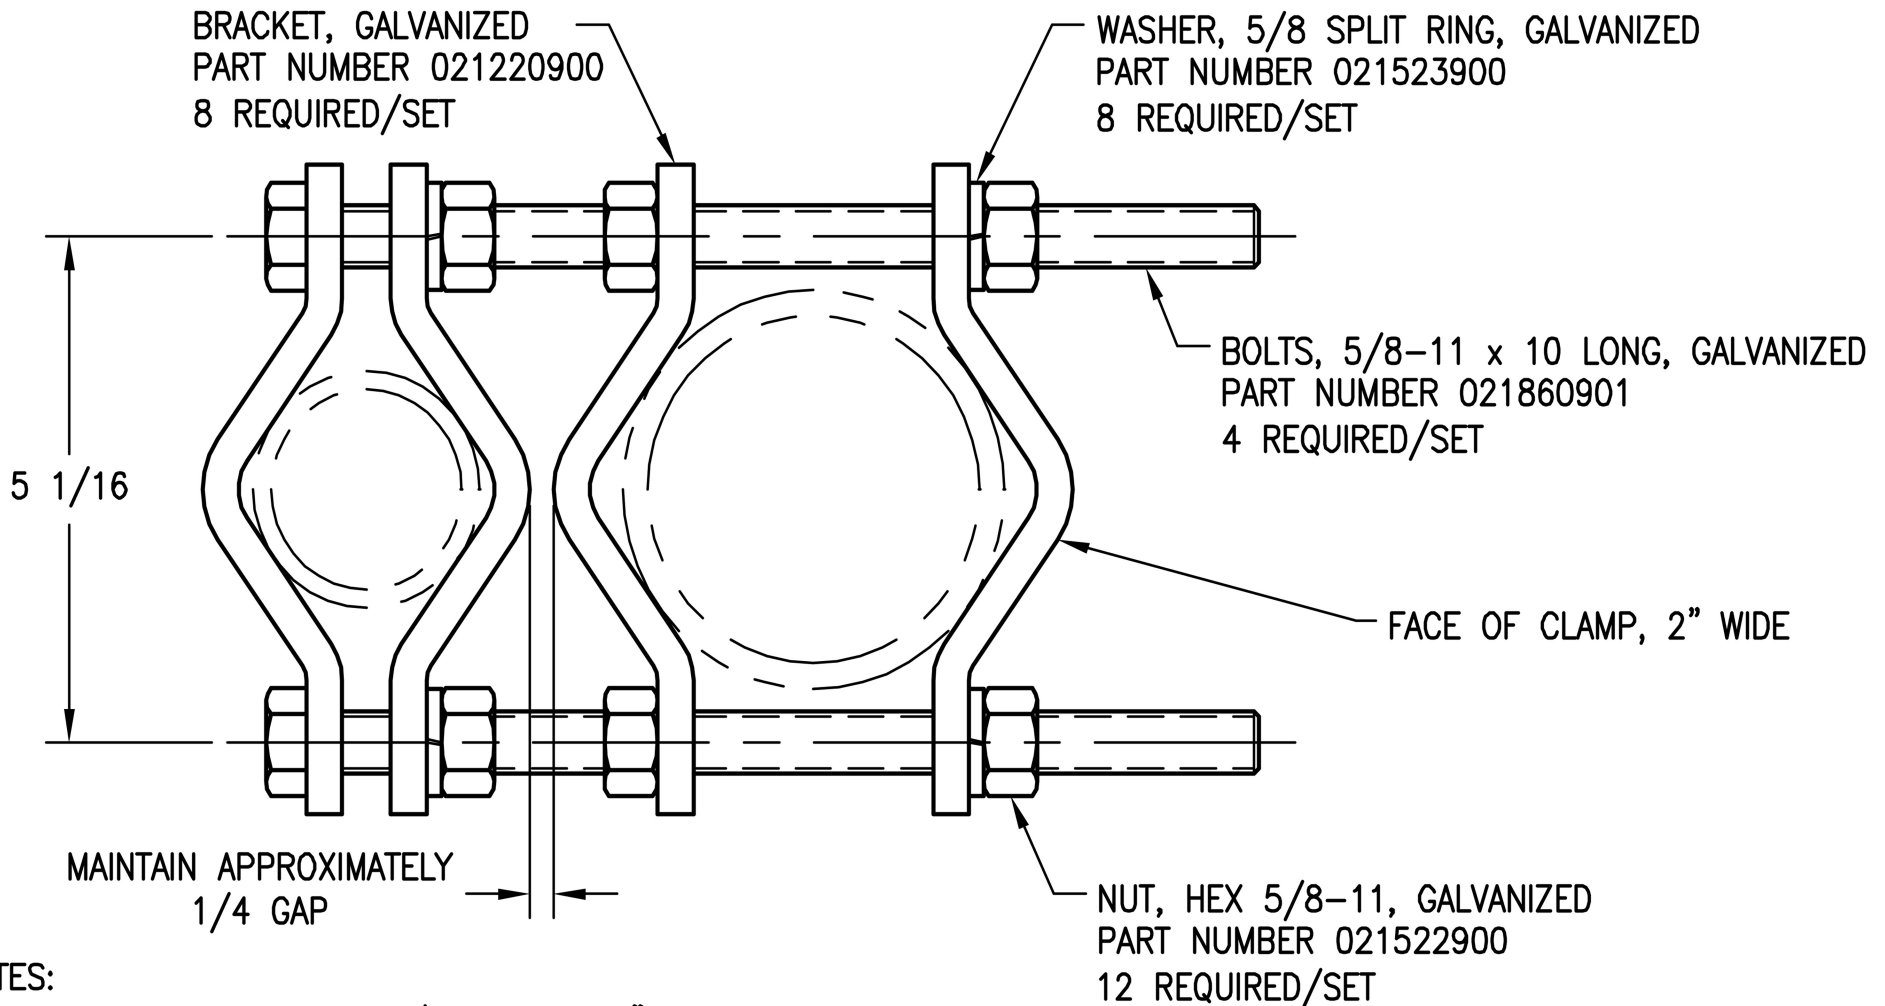

346 CLAMP (OFFSET MOUNTING) UNIVERSAL ANTENNA MOUNTING CLAMP SET

Commander Technologies
2029 Grand Caillou Rd
Houma, LA 70363
www.commandertech.com
(866) 756-2757

REMINDER: SAFETY FIRST!