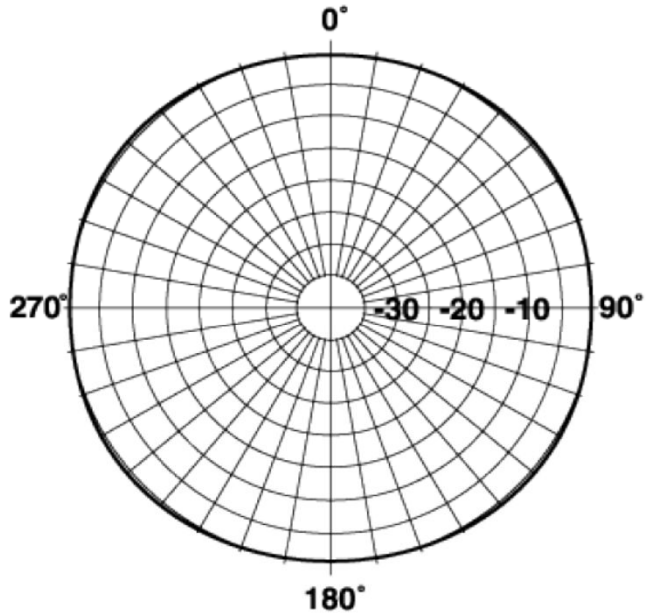

Technical Specifications

Frequency Band	25-299.9 MHz
Horizontal Pattern	Omni Directional
Antenna Type	Fiberglass Omni
Electrical Down Tilt Option	Fixed
Gain, dBi (dBd)	7.4 (5.3)
Frequency Range, MHz	150.5 - 158.5
Connector Type	N Female
Connector Location	Bottom
Mounting Type	Fixed
Electrical Down Tilt, deg	0
Orientation	Upright
Mounting Hardware	346 Clamp Set
Rated Wind Speed, km/h (mph)	160 (100)
Gain (Omni), dBi (dBd)	7.39 (5.25)
VSWR	< 1.6 : 1
Vertical Beamwidth, deg	18
Polarization	Vertical
Maximum Power Input, W	500
Lightning Protection	Direct Ground
3rd Order IMP @ 2 x 43 dBm, dBc	-130
Impedance, Ohms	50
Overall Length, m (ft)	6.31 (20.7)
Element Housing Length, m (ft)	5.67 (18.6)
Mounting Pipe Diameter, m (in)	0.09 (3.5)
Support Pipe Length, m (ft)	0.86 (2.83)
Weight, kg (lb)	24.1 (53)
Radiating Element Material	Copper
Element Housing Material	Fiberglass
Support Pipe Material	Aluminum Alloy
Max Wind Loading Area m ² (ft ²)	0.221 (2.38)
Survival Wind Speed, km/h (mph)	200 (125)
Bend Mom @ Rated Wind 1" Below Top of Mt Pipe, N m (ft lbf)	1292 (953)
Wind Load - Side @ Rated Wind, N (lbf)	423 (95)
Shipping Weight, kg (lb)	34 (75)
Packing Dimensions, HxWxD mm (in)	6400 x 100 x 100 (251.96 X 3.94 X 3.94)
Packing Dimensions, HxWxD, m (ft)	6.4 x 0.1 x 0.1 (21 x 0.33 x 0.33)
Shipping Dimensions of Accessory, HxWxD, m (ft)	Packed with Antenna
Shipping Mode	Common Carrier

Notes

COMMANDER Omni Fiberglass Antenna, 150.5-158.5, 7.4dBi, N Female

Please visit us on the internet at <http://www.commandertech.com>

Other Documentation

Vertical Pattern

Horizontal Pattern