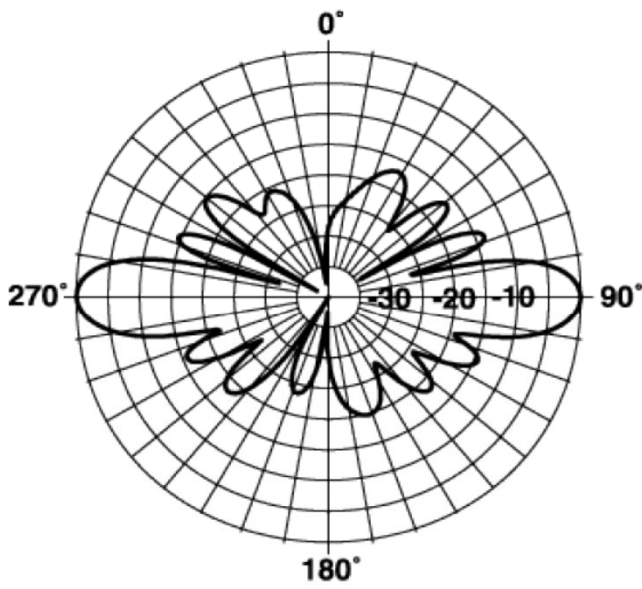

COMMANDER Omni Fiberglass Antenna, 150.5-158.5, 7.4dBi, N Female

Please visit us on the internet at <http://www.commandertech.com>

Other Documentation

Vertical Pattern