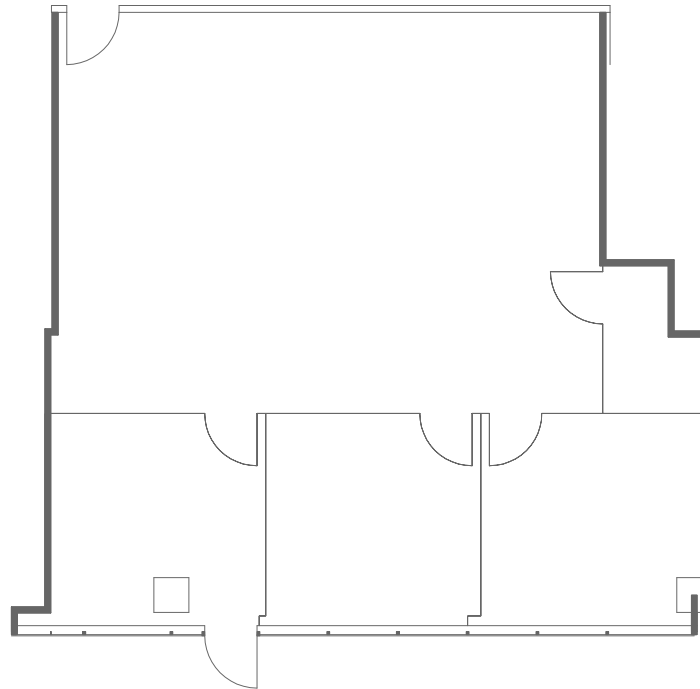

1301 DOVE
NEWPORT
BEACH

3RD FLOOR
SUITE 350
1,454 RSF

For more information, please contact:

DAVID DOWD

949 725 8410
david.dowd@cbre.com
Lic. 00896764

MATT DIDIER

949 725 8431
matt.didier@cbre.com
Lic. 01345447