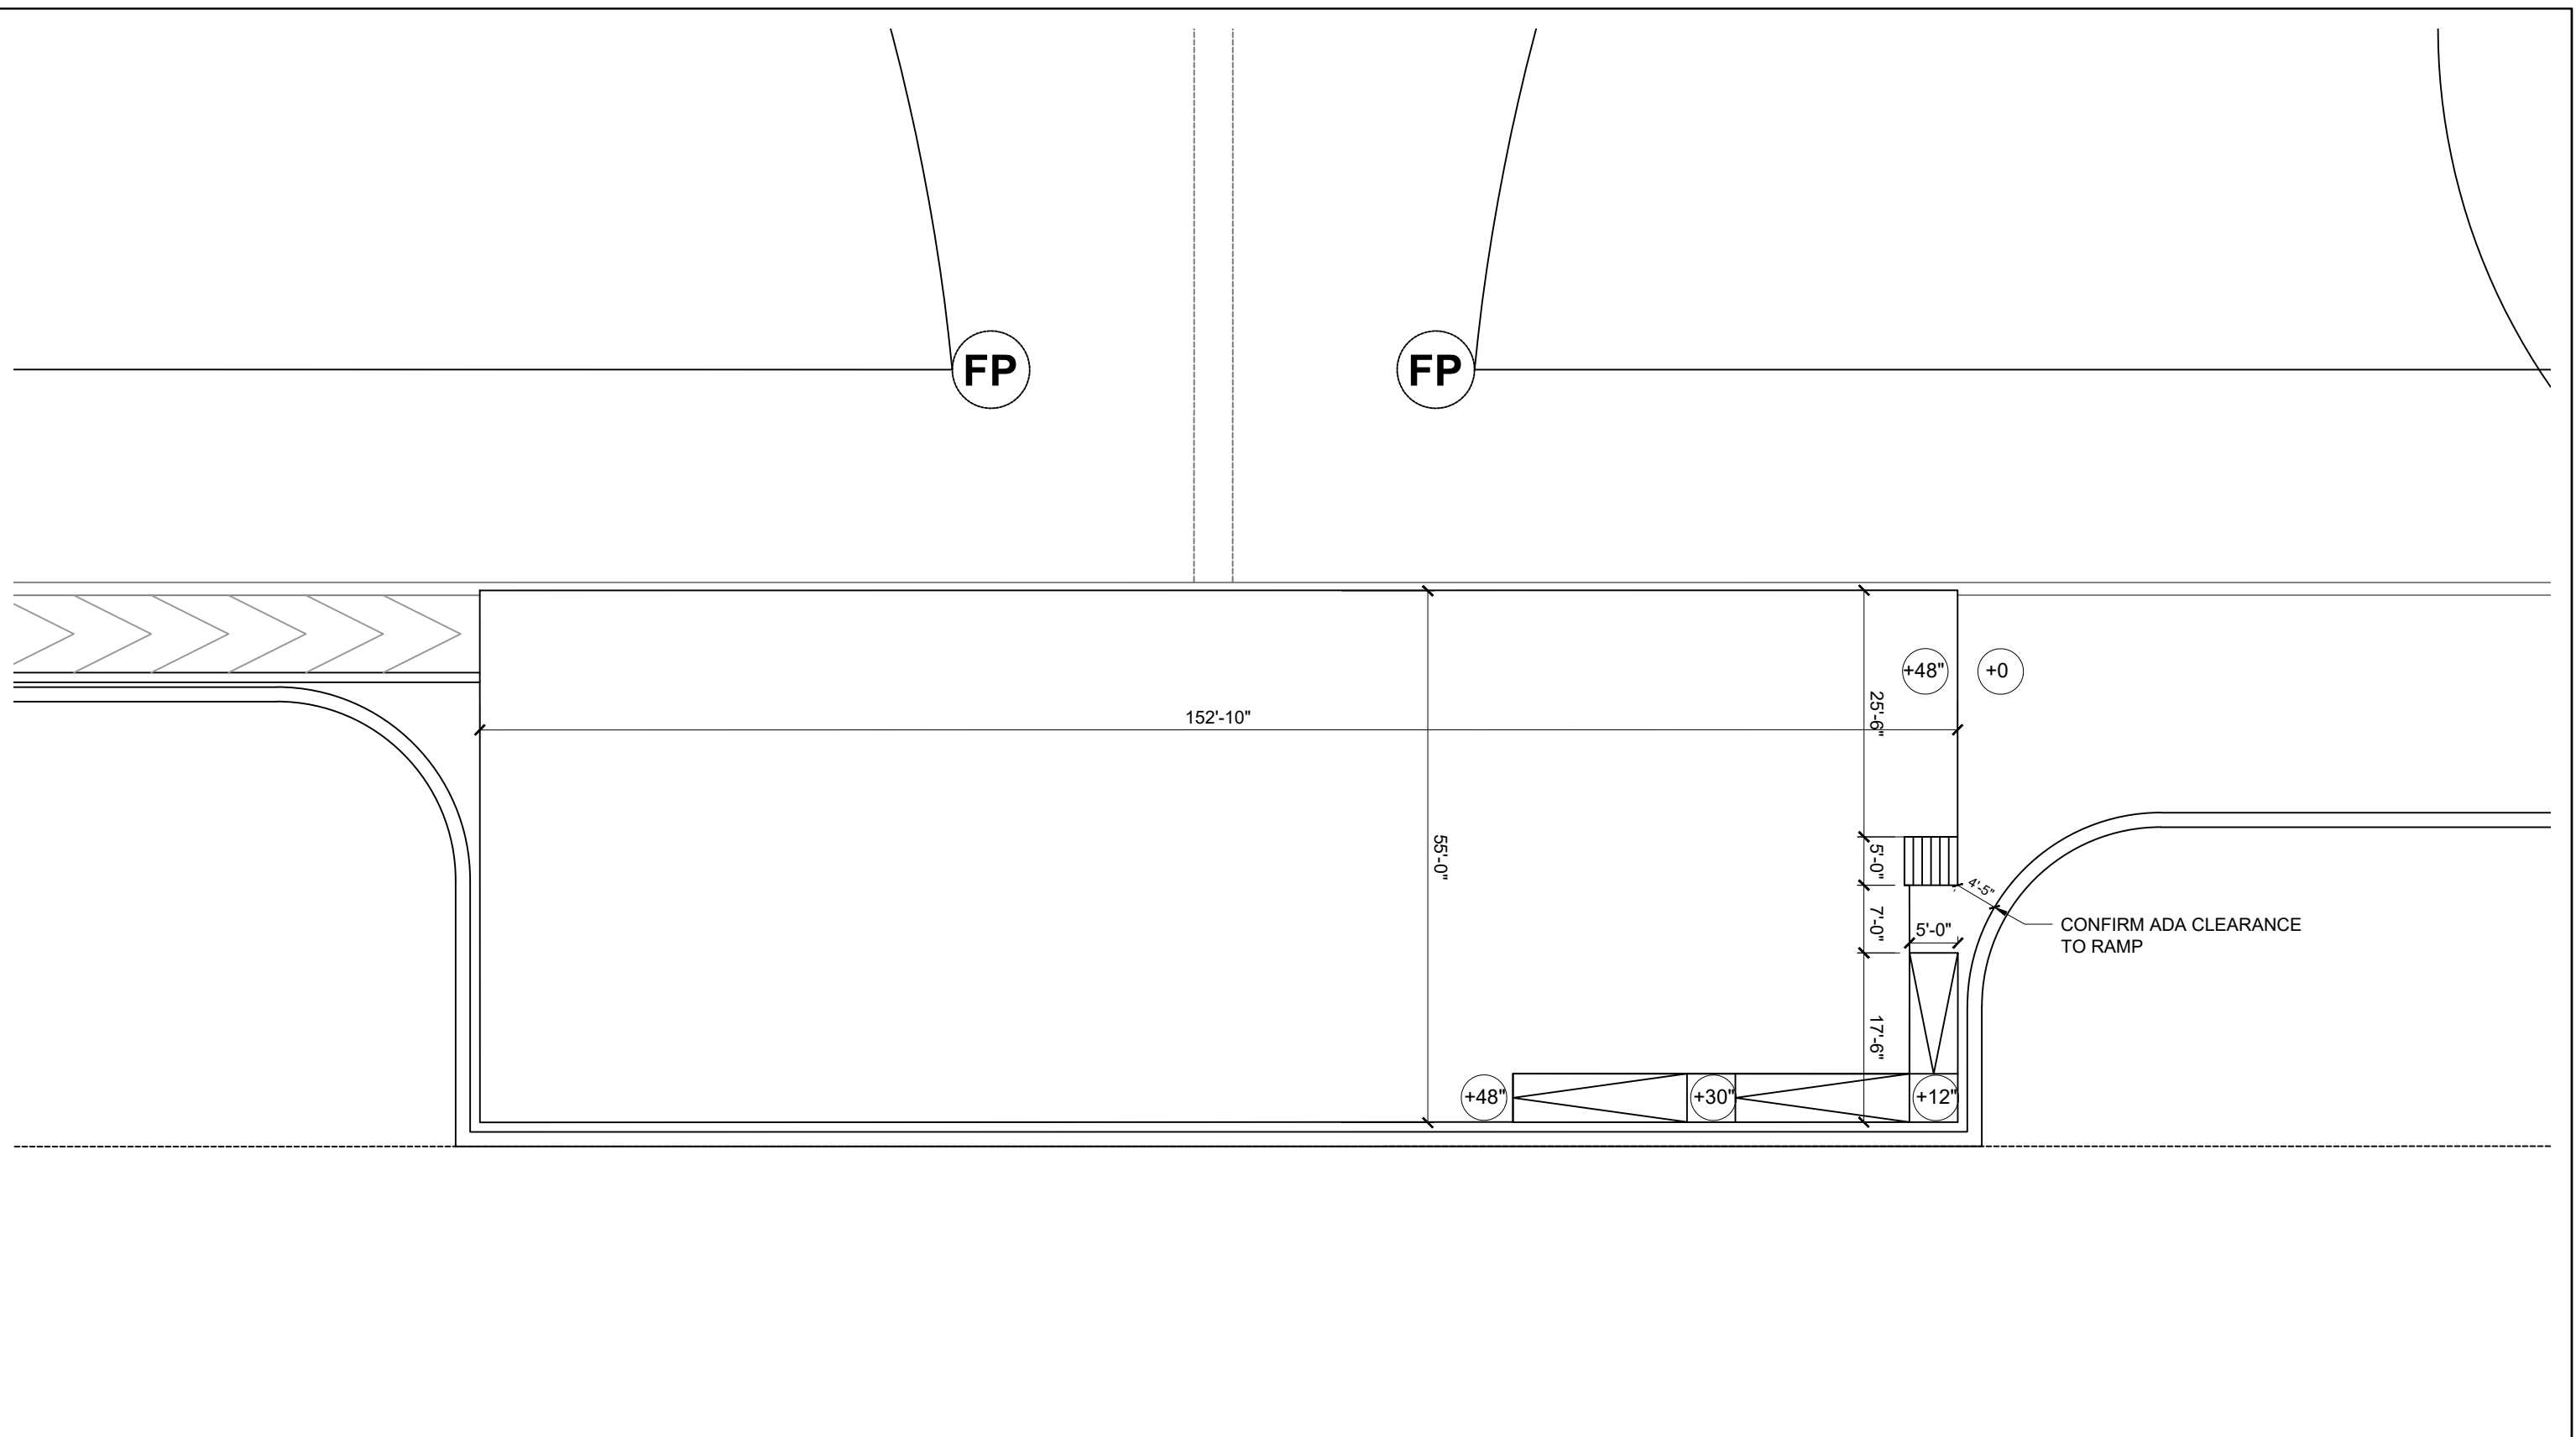

300 Raritan Ave, 2nd Flr
Highland Park, NJ 08904

732.333.8003
stagesconsultants.com

ADVENTURE CROSSING
OUTDOOR STAGE
CONCEPT 5
PLAN

Drawn: AS
2021-03-17
1:200
SK-07

300 Raritan Ave, 2nd Flr
Highland Park, NJ 08904

732.333.8003
stagesconsultants.com

ADVENTURE CROSSING
OUTDOOR STAGE
SLAB DIMENSIONS
PLAN

Drawn: AS
2021-04-05
1:200
SK-08