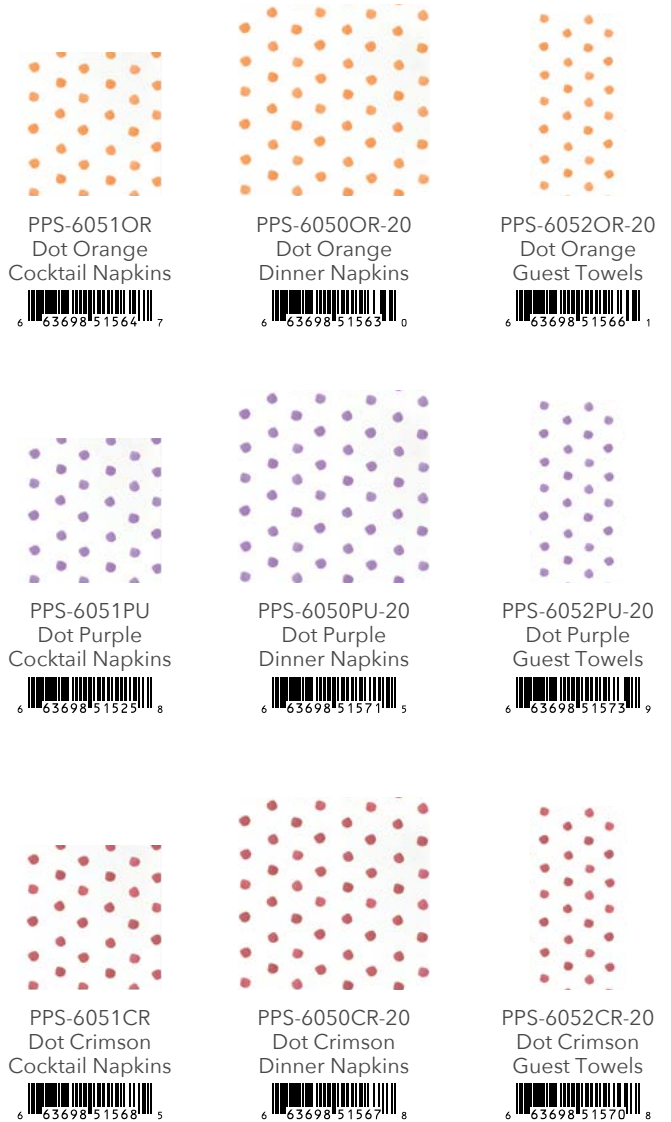

PPS-6051PI
Dot Pink
Cocktail Napkins
6 63698 51026 0

PPS-6050PI-20
Dot Pink
Dinner Napkins
6 63698 51029 1

PPS-6052PI-20
Dot Pink
Guest Towels
6 63698 51028 4

PPS-6051OR
Dot Orange
Cocktail Napkins
6 63698 51564 7

PPS-6050OR-20
Dot Orange
Dinner Napkins
6 63698 51563 0

PPS-6052OR-20
Dot Orange
Guest Towels
6 63698 51566 1

PPS-6051PU
Dot Purple
Cocktail Napkins
6 63698 51525 8

PPS-6050PU-20
Dot Purple
Dinner Napkins
6 63698 51571 5

PPS-6052PU-20
Dot Purple
Guest Towels
6 63698 51573 9

PPS-6051CR
Dot Crimson
Cocktail Napkins
6 63698 51568 5

PPS-6050CR-20
Dot Crimson
Dinner Napkins
6 63698 51567 8

PPS-6052CR-20
Dot Crimson
Guest Towels
6 63698 51570 8