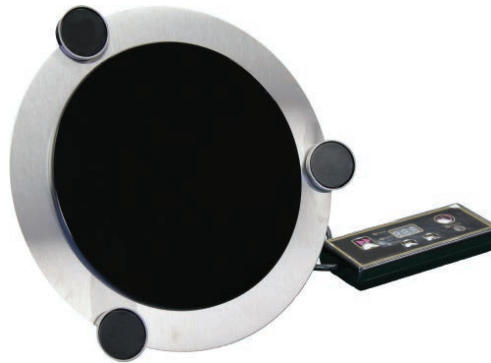

SMART Induction Warmer
For use in flush mounted chafers and
traditional stands

1AIW110V4 - 110 volt 50/60 hz
1AIW230V4 - 230 volt 50/60 hz