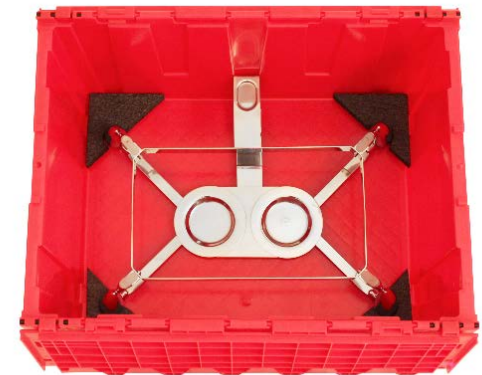

SMART™
BUFFETWARE

26149 Capital Drive, Daphne, AL 36526

877-463-3388 • www.smartbuffetware.com

#218SW