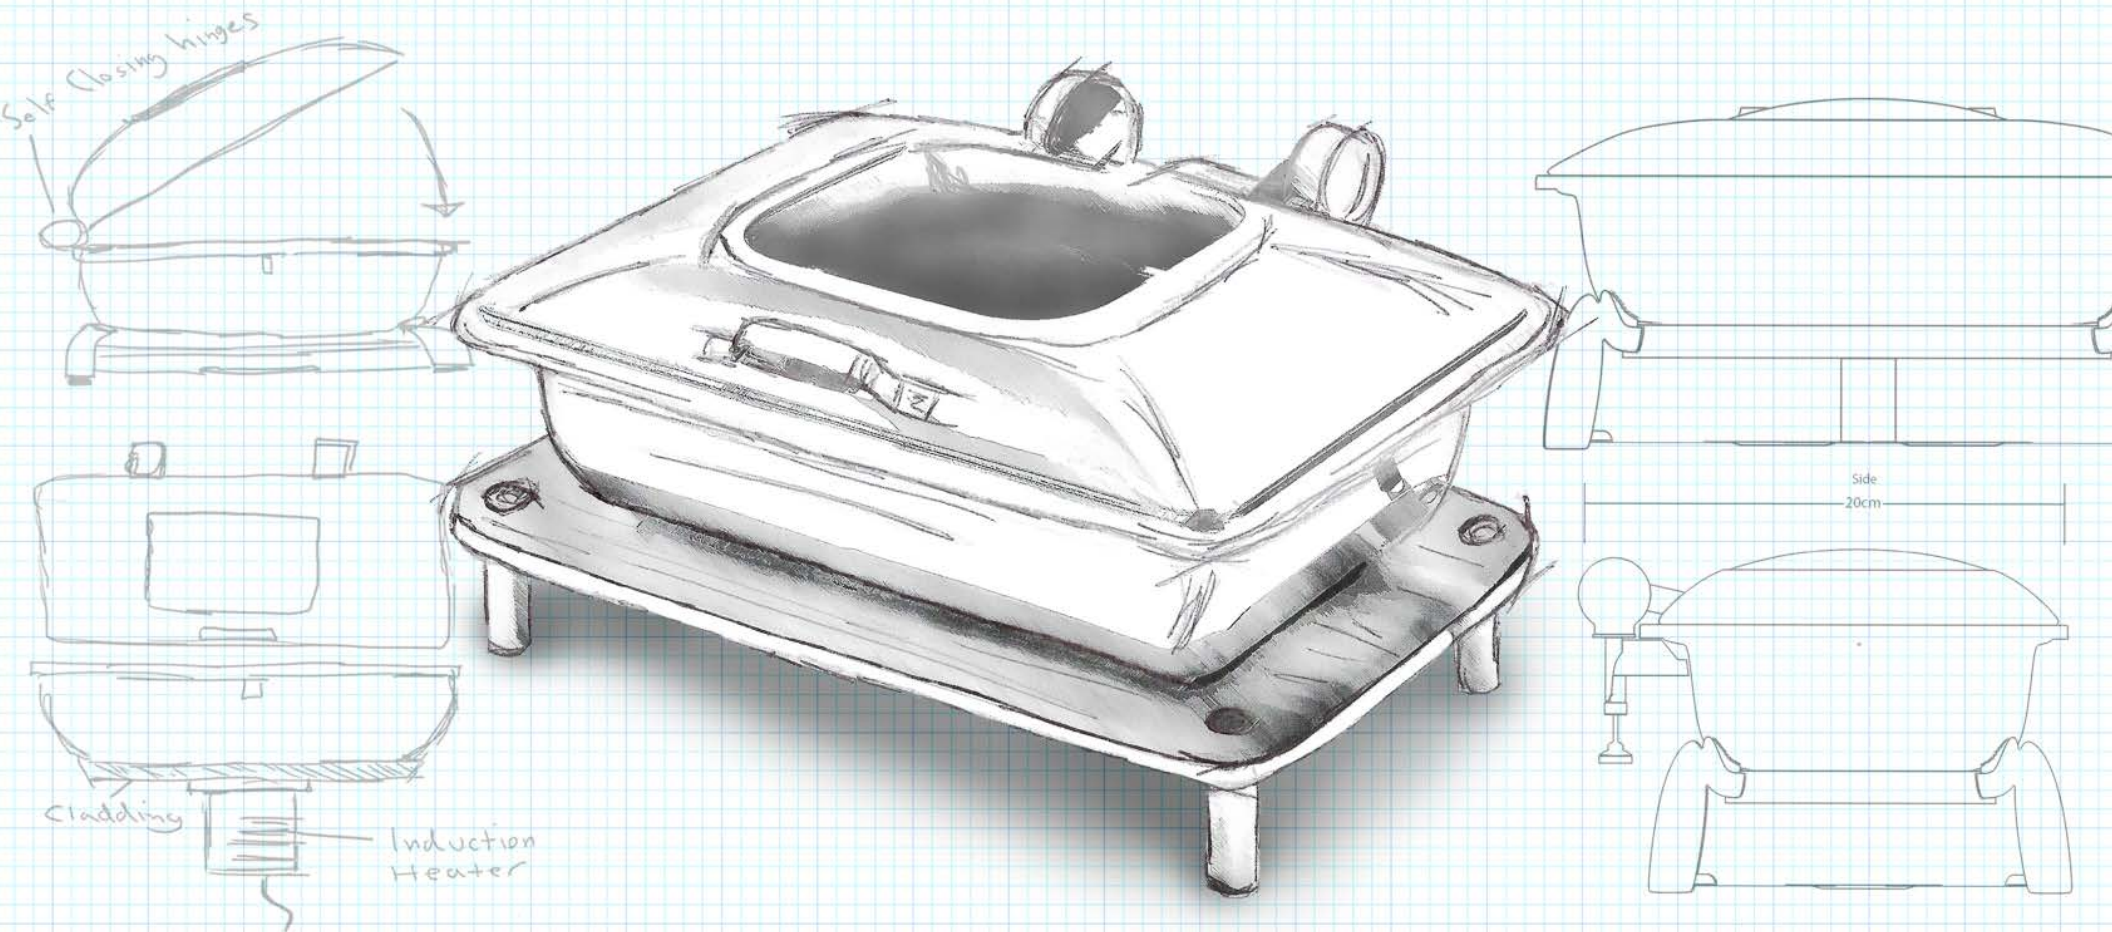

Creating long term solutions to age old problems.

Smart W Series

It starts with a SMART™ concept,
and results in something brilliant.

Self-Closing Lid
Non-Slamming

Tempered Glass

Water Recycling Channel
Requires less refilling of water pan

Removable Lid
Easy to remove,
easy to clean

Certified

Water Fill Line
To prevent over-filling

Can use 2.25"
and 4" pans

Clad Bottom
No Hot Spots

Removable Base

Low Energy Induction or Canned Fuel

Scan Here for
Video Demo