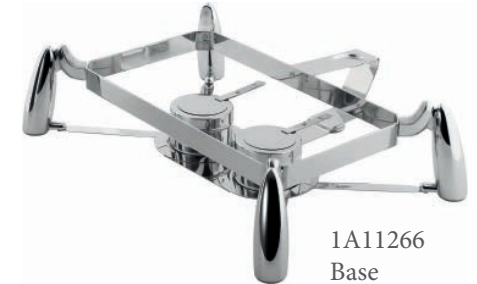

1A11266
Base