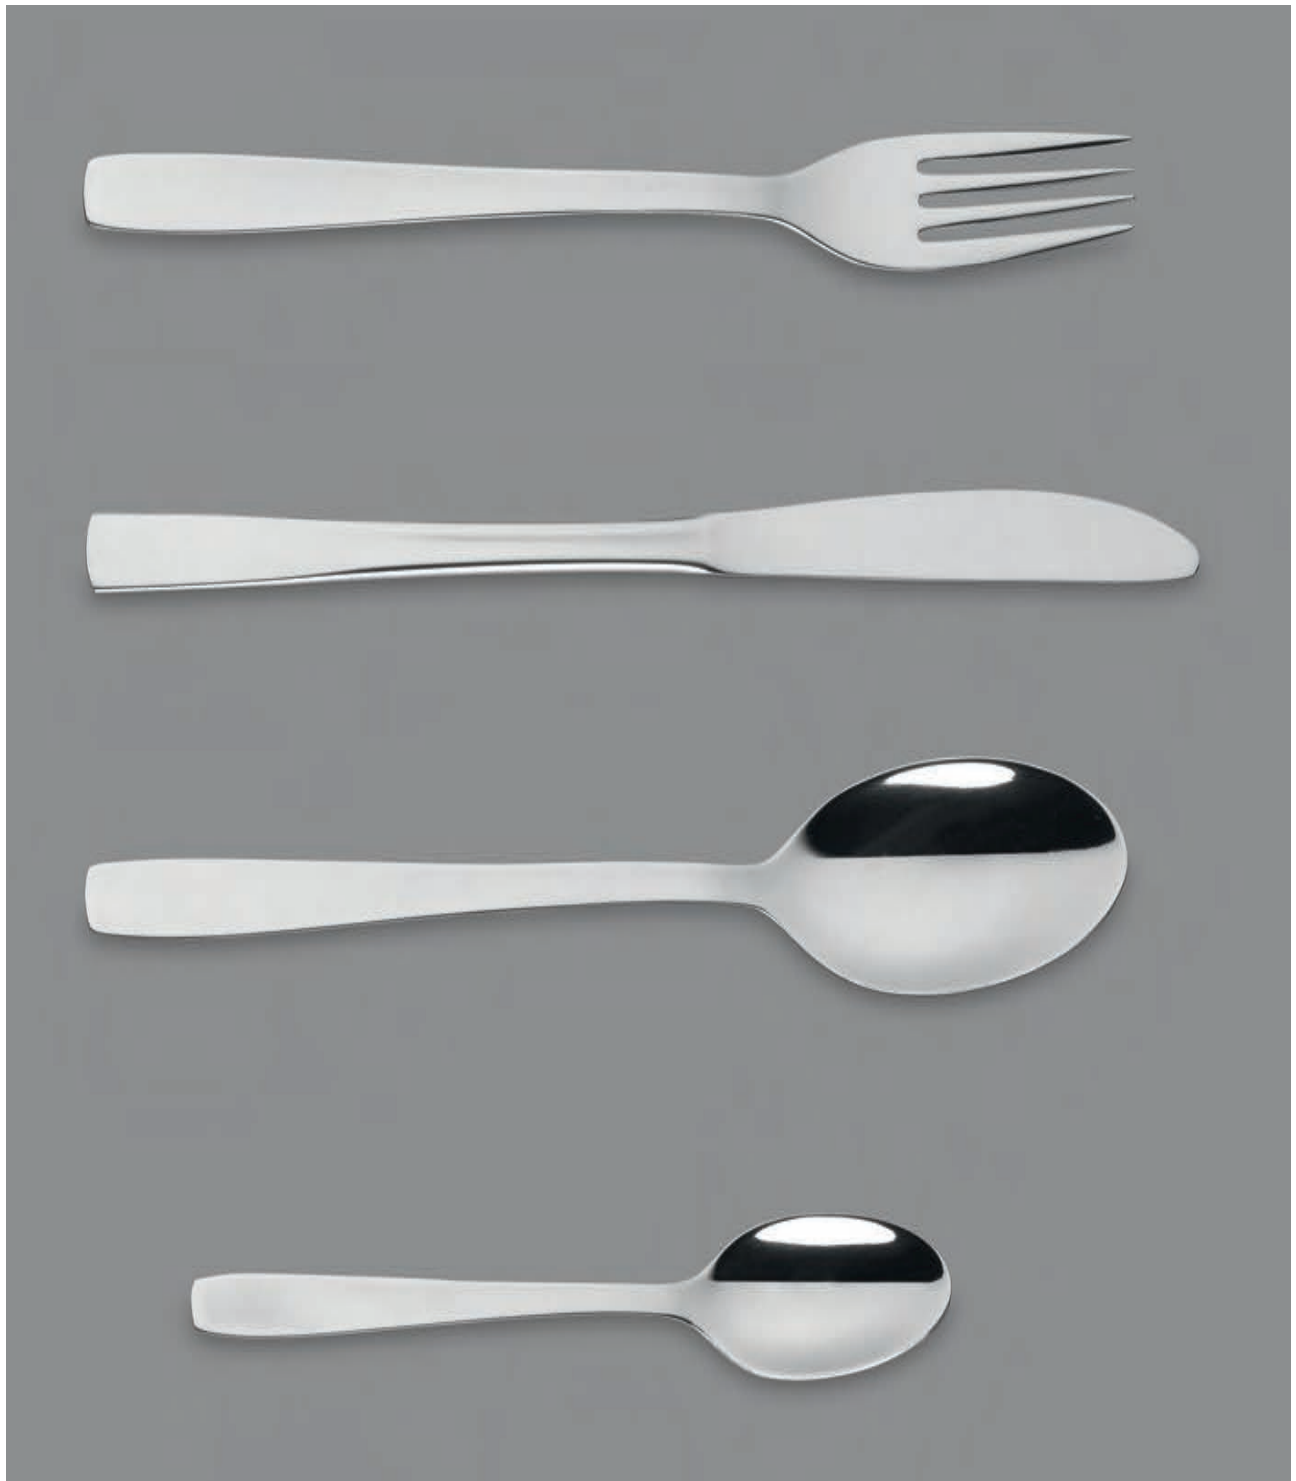

# HOTEL

Foto	Referencia	Descripción	Calidad	Medida	Mm espesor	Peso	Embalaje
	V8820200	CUCHILLO MESA "HOTEL" TABLE KNIFE "HOTEL" COUTEAU TABLE "HOTEL"	18/0	21,2cm	8mm	60gr	12
	V8820201	CUCHILLO CHULETERO "HOTEL" STEAK KNIFE "HOTEL" COUTEAU A STEAK "HOTEL"	18/0	22,1cm	8mm	58gr	12
	V8820202	TENEDOR MESA "HOTEL" TABLE FORK "HOTEL" FOURCHETTE TABLE "HOTEL"	18/0	19,5cm	1,8mm	32gr	12
	V8820203	CUCHARA MESA "HOTEL" TABLE SPOON "HOTEL" CUILLERE TABLE "HOTEL"	18/0	19,5cm	1,5mm	44gr	12
	V8820204	CUCHILLO POSTRE "HOTEL" DESSERT KNIFE "HOTEL" CUTEAU DESSERT "HOTEL"	18/0	18,5cm	8mm	42gr	12
	V8820205	TENEDOR POSTRE "HOTEL" DESSERT FORK "HOTEL" FOURCH DESSERT "HOTEL"	18/0	17,2cm	1,5mm	20gr	12
	V8820206	CUCHARA POSTRE "HOTEL" DESSERT SPOON "HOTEL" CUILLERE DESSERT "HOTEL"	18/0	16,6cm	1,5mm	30gr	12
	V8820209	CUCHARA TE "HOTEL" TEA SPOON "HOTEL" CUILLERE THE "HOTEL"	18/0	13cm	1,2mm	16gr	12
	V8820210	CUCHARA MOKA "HOTEL" MOCHA SPOON "HOTEL" CUILLERE MOKA "HOTEL"	18/0	11cm	1,2mm	10gr	12
	V8820211	CUCHILLO LUNCH "HOTEL" LUNCH KNIFE "HOTEL" COUTEAU GATEAU "HOTEL"	18/0	16,8cm	8mm	48gr	12
	V8820212	TENEDOR LUNCH "HOTEL" LUNCH KNIFE "HOTEL" FOURCHETTE LUNCH "HOTEL"	18/0	14,4cm	1,2mm	14gr	12
	V8820213	CUCHARA CAFE LUNCH "HOTEL" COFFEE LUNCH SPOON "HOTEL" CUILLERE CAFE LUNCH "HOTEL"	18/0	14,2cm	1,2mm	24gr	12