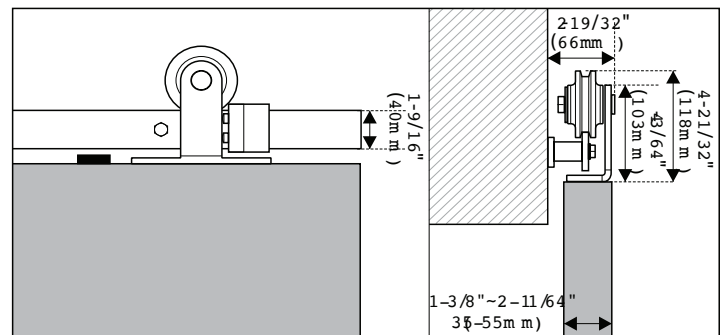

LIBERTY
BUILDING
PRODUCTS

BARN DOOR HARDWARE

Top Mount Barn Door Hardware

FEATURES

- Type: Top Mount Single Wheel
- Material: Metal Construction
- Designed for Wood Doors: 1-3/8" ~1-3/4" (thickness)
Maximum Door Weight: 250 Lbs (smooth operation)
- Kit Includes:
 - 1 Hangers Set (pair)
 - 2 Track Stoppers
 - 5 Rail Mounting Clamps for Rail Size 78-3/4"
 - 6 Rail Mounting Clamps for Rail Size 96"
 - 1 Flat Track Rail, Length 78-3/4 or 96"
 - 1 Floor Bottom Guide
 - Mounting Screw Pack

Standard: Meets Performance Requirements of ANSI/BHMA 156.14 for Sliding Doors by Exceeding 100,000 Cycles

BDSOFTCLOSE
Soft Close Kit for Flat Track

KITJOINER
Flat Rail Joint with Screws

BDFLPULL
6-1/2" Flush Pull

BDHANDLE
Barn Door Handle

BDLATCH
Privacy Lock

Finish: Matte Black (MB), Bronze (BR),
Satin Nickel (SN)

DIMENSIONS

Straight Strap Barn Door Hardware

FEATURES

- Type: Straight Strap
- Material: Metal Construction
- Finish: Matte Black (powder-coated), Bronze, Satin Nickel
- Designed for Wood Doors: 1-3/8" and 1-3/4" (thickness)
- **Maximum Door Weight: 250 Lbs (smooth operation)**
- Kit Includes:
 - 1 Hangers Set (pair)
 - 2 Track Stoppers
 - 5 Rail Mounting Clamps for Rail Size 78-3/4"
 - 6 Rail Mounting Clamps for Rail Size 96"
 - 1 Flat Track Rail, Length 78-3/4" or 96"
 - 1 Floor Bottom Guide
 - Mounting Screw Pack (for both 1-3/8" and 1-3/4" door thick)