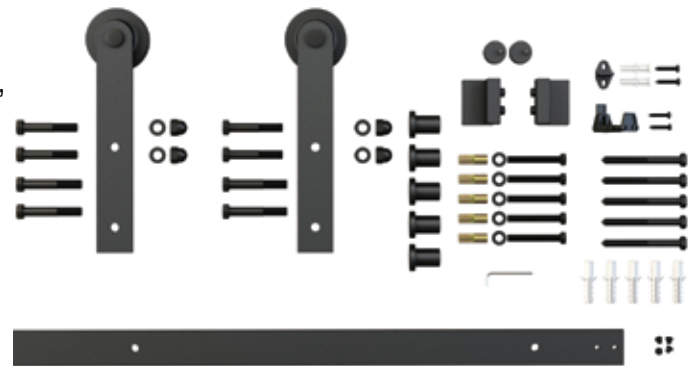

LIBERTY
BUILDING
PRODUCTS

BARN DOOR HARDWARE

Top Mount Barn Door Hardware

FEATURES

- Type: Top Mount Single Wheel
- Material: Metal Construction
- Designed for Wood Doors: 1-3/8" ~1-3/4" (thickness)
Maximum Door Weight: 250 Lbs (smooth operation)
- Kit Includes:
 - 1 Hangers Set (pair)
 - 2 Track Stoppers
 - 5 Rail Mounting Clamps for Rail Size 78-3/4"
 - 6 Rail Mounting Clamps for Rail Size 96"
 - 1 Flat Track Rail, Length 78-3/4 or 96"
 - 1 Floor Bottom Guide
 - Mounting Screw Pack

BDHANDLE
Barn Door Handle

BDLATCH
Privacy Lock

Finish: Matte Black (MB), Bronze (BR),
Satin Nickel (SN)

DIMENSIONS

Straight Strap Barn Door Hardware

FEATURES

- Type: Straight Strap
- Material: Metal Construction
- Finish: Matte Black (powder-coated), Bronze, Satin Nickel
- Designed for Wood Doors: 1-3/8" and 1-3/4" (thickness)
- **Maximum Door Weight: 250 Lbs (smooth operation)**
- Kit Includes:
 - 1 Hangers Set (pair)
 - 2 Track Stoppers
 - 5 Rail Mounting Clamps for Rail Size 78-3/4"
 - 6 Rail Mounting Clamps for Rail Size 96"
 - 1 Flat Track Rail, Length 78-3/4" or 96"
 - 1 Floor Bottom Guide
 - Mounting Screw Pack (for both 1-3/8" and 1-3/4" door thick)

ITEMS

BDSRTSTRAP78(3/4)

Straight Strap Wheel Set 78-3/4"

Finish: Matte Black, Bronze, Satin Nickel

BDSRTSTRAP96

Straight Strap Wheel Set 96"

Finish: Matte Black, Bronze, Satin Nickel

OUTSIDE TRIMS & PARTS

Standard: Meets Performance Requirements of ANSI/BHMA 156.14 for Sliding Doors by Exceeding 100,000 Cycles

BDSOFTCLOSE
Soft Close Kit for Flat Track

KITJOINER
Flat Rail Joint with Screws

BDFLPULL
6-1/2" Flush Pull