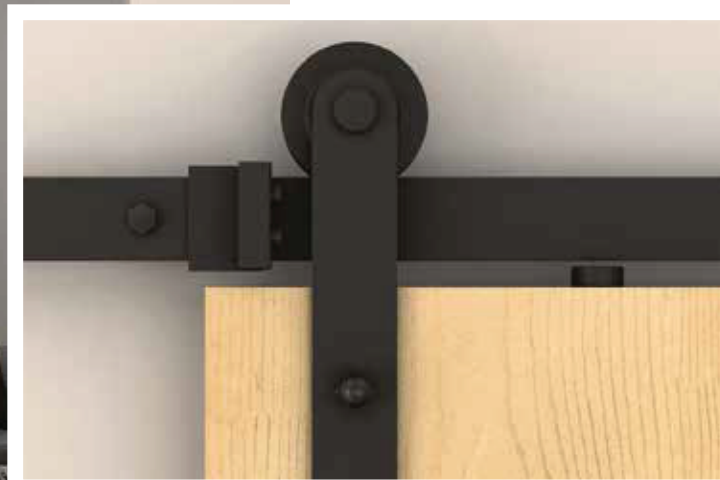

LIBERTY
BUILDING
PRODUCTS

BARN DOOR HARDWARE

Top Mount Barn Door Hardware

FEATURES

- Type: Top Mount Single Wheel
- Material: Metal Construction
- Designed for Wood Doors: 1-3/8" ~1-3/4" (thickness)
Maximum Door Weight: 250 Lbs (smooth operation)
- Kit Includes:
 - 1 Hangers Set (pair)
 - 2 Track Stoppers
 - 5 Rail Mounting Clamps for Rail Size 78-3/4"
 - 6 Rail Mounting Clamps for Rail Size 96"
 - 1 Flat Track Rail, Length 78-3/4 or 96"
 - 1 Floor Bottom Guide
 - Mounting Screw Pack

BDHANDLE
Barn Door Handle

BDLATCH
Privacy Lock

Finish: Matte Black (MB), Bronze (BR),
Satin Nickel (SN)

DIMENSIONS

Straight Strap Barn Door Hardware

FEATURES

- Type: Straight Strap
- Material: Metal Construction
- Finish: Matte Black (powder-coated), Bronze, Satin Nickel
- Designed for Wood Doors: 1-3/8" and 1-3/4" (thickness)
- **Maximum Door Weight: 250 Lbs (smooth operation)**
- Kit Includes:
 - 1 Hangers Set (pair)
 - 2 Track Stoppers
 - 5 Rail Mounting Clamps for Rail Size 78-3/4"
 - 6 Rail Mounting Clamps for Rail Size 96"
 - 1 Flat Track Rail, Length 78-3/4" or 96"
 - 1 Floor Bottom Guide
 - Mounting Screw Pack (for both 1-3/8" and 1-3/4" door thick)

ITEMS

BDSRTSTRAP78(3/4)

Straight Strap Wheel Set 78-3/4"

Finish: Matte Black, Bronze, Satin Nickel

BDSRTSTRAP96

Straight Strap Wheel Set 96"

Finish: Matte Black, Bronze, Satin Nickel

OUTSIDE TRIMS & PARTS