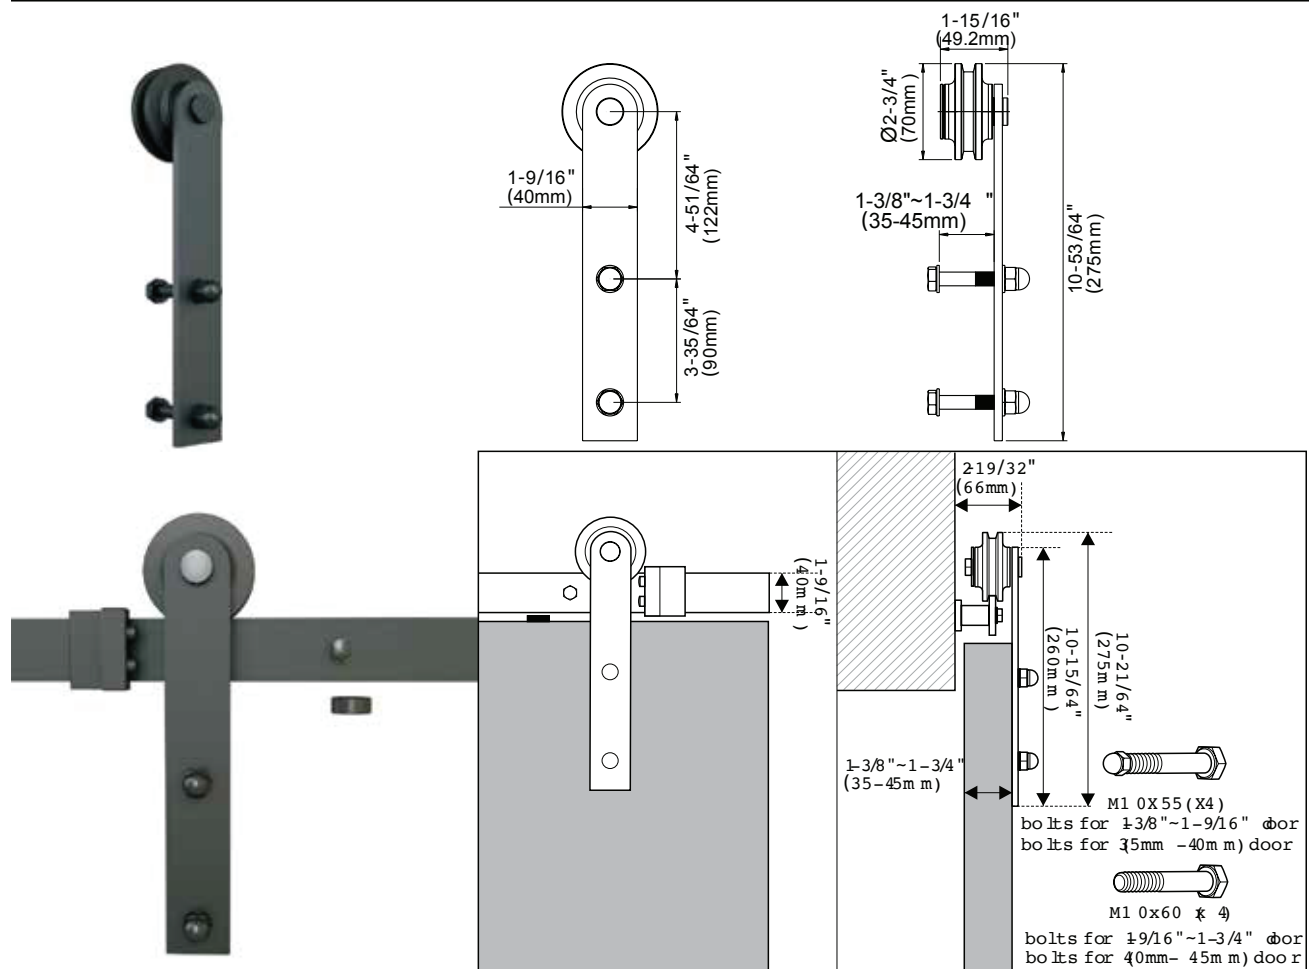

BDHANDLE
Barn Door Handle

BDLATCH
Privacy Lock

Finish: Matte Black (MB), Bronze (BR),
Satin Nickel (SN)

DIMENSIONS

Bent Strap Barn Door Hardware

FEATURES

- Type: Bent Strap
- Material: Metal Construction
- Finish: Matte Black (powder-coated), Bronze, Satin Nickel
- Designed for Wood Doors: 1-3/8" and 1-3/4" (thickness)
- **Maximum Door Weight: 250 Lbs (smooth operation)**
- Kit Includes:
 - 1 Hangers Set (pair)
 - 2 Track Stoppers
 - 5 Rail Mounting Clamps for Rail Size 78-3/4"
 - 6 Rail Mounting Clamps for Rail Size 96"
 - 1 Flat Track Rail, Length 78-3/4" or 96"
 - 1 Floor Bottom Guide
 - Mounting Screw Pack (for both 1-3/8" and 1-3/4" door thick)