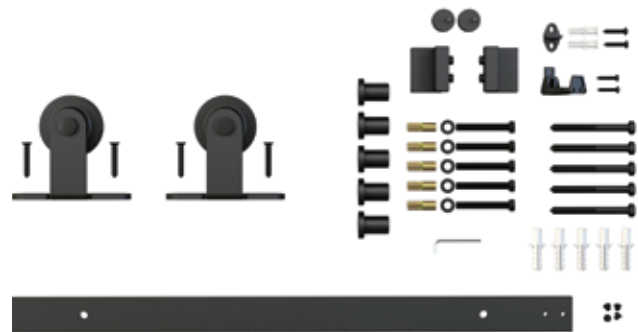

LIBERTY
BUILDING
PRODUCTS

BARN DOOR HARDWARE

Top Mount Barn Door Hardware

FEATURES

- Type: Top Mount Single Wheel
- Material: Metal Construction
- Designed for Wood Doors: 1-3/8" ~1-3/4" (thickness)
Maximum Door Weight: 250 Lbs (smooth operation)
- Kit Includes:
 - 1 Hangers Set (pair)
 - 2 Track Stoppers
 - 5 Rail Mounting Clamps for Rail Size 78-3/4"
 - 6 Rail Mounting Clamps for Rail Size 96"
 - 1 Flat Track Rail, Length 78-3/4 or 96"
 - 1 Floor Bottom Guide
 - Mounting Screw Pack

ITEMS

BDTOPMOUNT78(3/4)

Top Mount Single Wheel Set 78-3/4"
Finish: Matte Black, Bronze, Satin Nickel

BDTOPMOUNT96

Top Mount Single Wheel Set 96"
Finish: Matte Black, Bronze, Satin Nickel

OUTSIDE TRIMS & PARTS

Standard: Meets Performance Requirements of ANSI/BHMA 156.14 for Sliding Doors by Exceeding 100,000 Cycles

BDSOFTCLOSE
Soft Close Kit for Flat Track

KITJOINER
Flat Rail Joint with Screws

BDFLPULL
6-1/2" Flush Pull

BDHANDLE
Barn Door Handle

BDLATCH
Privacy Lock

Finish: Matte Black (MB), Bronze (BR),
Satin Nickel (SN)

DIMENSIONS

Straight Strap Barn Door Hardware

FEATURES

- Type: Straight Strap
- Material: Metal Construction
- Finish: Matte Black (powder-coated), Bronze, Satin Nickel
- Designed for Wood Doors: 1-3/8" and 1-3/4" (thickness)
- **Maximum Door Weight: 250 Lbs (smooth operation)**
- Kit Includes:
 - 1 Hangers Set (pair)
 - 2 Track Stoppers
 - 5 Rail Mounting Clamps for Rail Size 78-3/4"
 - 6 Rail Mounting Clamps for Rail Size 96"
 - 1 Flat Track Rail, Length 78-3/4" or 96"
 - 1 Floor Bottom Guide
 - Mounting Screw Pack (for both 1-3/8" and 1-3/4" door thick)