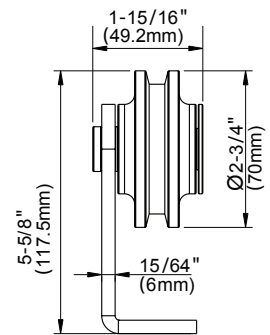

LIBERTY
BUILDING
PRODUCTS

BARN DOOR HARDWARE

Top Mount Barn Door Hardware

FEATURES

- Type: Top Mount Single Wheel
- Material: Metal Construction
- Designed for Wood Doors: 1-3/8" ~1-3/4" (thickness)
Maximum Door Weight: 250 Lbs (smooth operation)
- Kit Includes:
 - 1 Hangers Set (pair)
 - 2 Track Stoppers
 - 5 Rail Mounting Clamps for Rail Size 78-3/4"
 - 6 Rail Mounting Clamps for Rail Size 96"
 - 1 Flat Track Rail, Length 78-3/4 or 96"
 - 1 Floor Bottom Guide
 - Mounting Screw Pack

ITEMS

BDTOPMOUNT78(3/4)

Top Mount Single Wheel Set 78-3/4"
Finish: Matte Black, Bronze, Satin Nickel

BDTOPMOUNT96

Top Mount Single Wheel Set 96"
Finish: Matte Black, Bronze, Satin Nickel

OUTSIDE TRIMS & PARTS

BDHANDLE
Barn Door Handle

BDLATCH
Privacy Lock

Finish: Matte Black (MB), Bronze (BR),
Satin Nickel (SN)

DIMENSIONS

Straight Strap Barn Door Hardware

FEATURES

- Type: Straight Strap
- Material: Metal Construction
- Finish: Matte Black (powder-coated), Bronze, Satin Nickel
- Designed for Wood Doors: 1-3/8" and 1-3/4" (thickness)
- **Maximum Door Weight: 250 Lbs (smooth operation)**
- Kit Includes:
 - 1 Hangers Set (pair)
 - 2 Track Stoppers
 - 5 Rail Mounting Clamps for Rail Size 78-3/4"
 - 6 Rail Mounting Clamps for Rail Size 96"
 - 1 Flat Track Rail, Length 78-3/4" or 96"
 - 1 Floor Bottom Guide
 - Mounting Screw Pack (for both 1-3/8" and 1-3/4" door thick)

ITEMS

BDSRTSTRAP78(3/4)

Straight Strap Wheel Set 78-3/4"

Finish: Matte Black, Bronze, Satin Nickel

BDSRTSTRAP96

Straight Strap Wheel Set 96"

Finish: Matte Black, Bronze, Satin Nickel

OUTSIDE TRIMS & PARTS