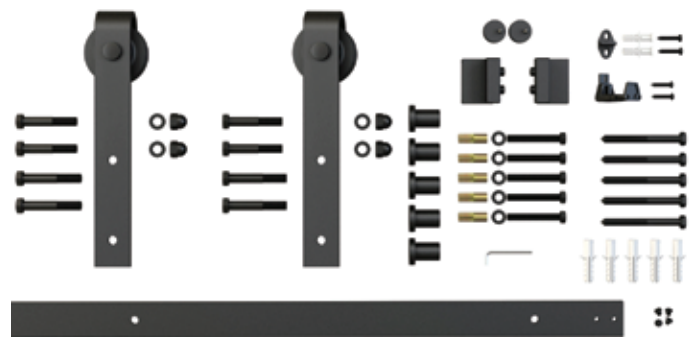

LIBERTY
BUILDING
PRODUCTS

BARN DOOR HARDWARE

Top Mount Barn Door Hardware

FEATURES

- Type: Top Mount Single Wheel
- Material: Metal Construction
- Designed for Wood Doors: 1-3/8" ~1-3/4" (thickness)
Maximum Door Weight: 250 Lbs (smooth operation)
- Kit Includes:
 - 1 Hangers Set (pair)
 - 2 Track Stoppers
 - 5 Rail Mounting Clamps for Rail Size 78-3/4"
 - 6 Rail Mounting Clamps for Rail Size 96"
 - 1 Flat Track Rail, Length 78-3/4 or 96"
 - 1 Floor Bottom Guide
 - Mounting Screw Pack

BDHANDLE
Barn Door Handle

BDLATCH
Privacy Lock

Finish: Matte Black (MB), Bronze (BR),
Satin Nickel (SN)

DIMENSIONS

Bent Strap Barn Door Hardware

FEATURES

- Type: Bent Strap
- Material: Metal Construction
- Finish: Matte Black (powder-coated), Bronze, Satin Nickel
- Designed for Wood Doors: 1-3/8" and 1-3/4" (thickness)
- **Maximum Door Weight: 250 Lbs (smooth operation)**
- Kit Includes:
 - 1 Hangers Set (pair)
 - 2 Track Stoppers
 - 5 Rail Mounting Clamps for Rail Size 78-3/4"
 - 6 Rail Mounting Clamps for Rail Size 96"
 - 1 Flat Track Rail, Length 78-3/4" or 96"
 - 1 Floor Bottom Guide
 - Mounting Screw Pack (for both 1-3/8" and 1-3/4" door thick)

ITEMS

BDBENTSTRAP78(3/4)

Bent Strap Wheel Set 78-3/4"

Finish: Matte Black, Bronze, Satin Nickel

BDBENTSTRAP96

Bent Strap Wheel Set 96"

Finish: Matte Black, Bronze, Satin Nickel

Barn Door Hardware • Builders Hardware • Commercial Hardware • Hinges
Jambs • Locksets • Pocket Door Frames • PVC Products • Transoms