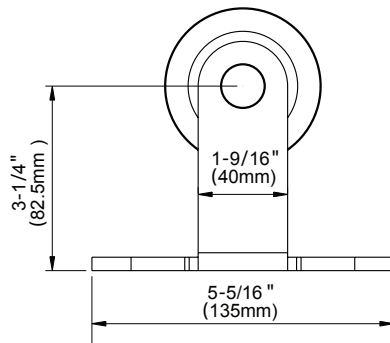

LIBERTY
BUILDING
PRODUCTS

BARN DOOR HARDWARE

Top Mount Barn Door Hardware

FEATURES

- Type: Top Mount Single Wheel
- Material: Metal Construction
- Designed for Wood Doors: 1-3/8" ~1-3/4" (thickness)
Maximum Door Weight: 250 Lbs (smooth operation)
- Kit Includes:
 - 1 Hangers Set (pair)
 - 2 Track Stoppers
 - 5 Rail Mounting Clamps for Rail Size 78-3/4"
 - 6 Rail Mounting Clamps for Rail Size 96"
 - 1 Flat Track Rail, Length 78-3/4 or 96"
 - 1 Floor Bottom Guide
 - Mounting Screw Pack

ITEMS

BDTOPMOUNT78(3/4)

Top Mount Single Wheel Set 78-3/4"
Finish: Matte Black, Bronze, Satin Nickel

BDTOPMOUNT96

Top Mount Single Wheel Set 96"
Finish: Matte Black, Bronze, Satin Nickel

OUTSIDE TRIMS & PARTS

BDHANDLE
Barn Door Handle

BDLATCH
Privacy Lock

Finish: Matte Black (MB), Bronze (BR),
Satin Nickel (SN)

DIMENSIONS

Straight Strap Barn Door Hardware

FEATURES

- Type: Straight Strap
- Material: Metal Construction
- Finish: Matte Black (powder-coated), Bronze, Satin Nickel
- Designed for Wood Doors: 1-3/8" and 1-3/4" (thickness)
- **Maximum Door Weight: 250 Lbs (smooth operation)**
- Kit Includes:
 - 1 Hangers Set (pair)
 - 2 Track Stoppers
 - 5 Rail Mounting Clamps for Rail Size 78-3/4"
 - 6 Rail Mounting Clamps for Rail Size 96"
 - 1 Flat Track Rail, Length 78-3/4" or 96"
 - 1 Floor Bottom Guide
 - Mounting Screw Pack (for both 1-3/8" and 1-3/4" door thick)

ITEMS

BDSRTSTRAP78(3/4)

Straight Strap Wheel Set 78-3/4"

Finish: Matte Black, Bronze, Satin Nickel

BDSRTSTRAP96

Straight Strap Wheel Set 96"

Finish: Matte Black, Bronze, Satin Nickel

OUTSIDE TRIMS & PARTS